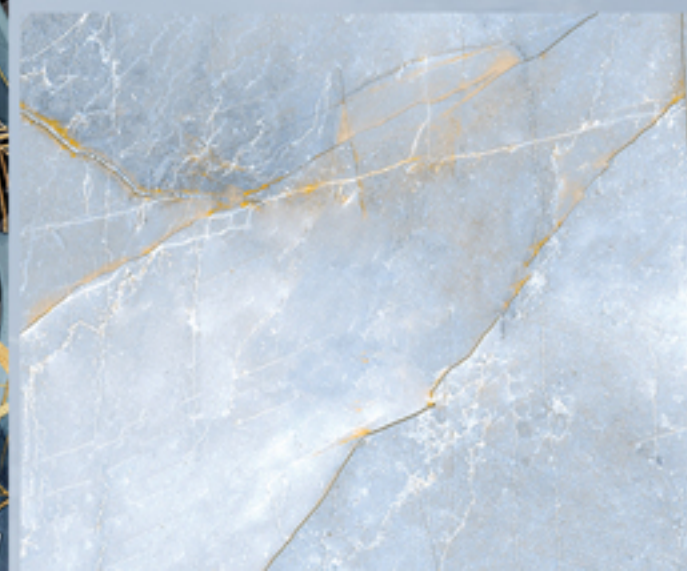

“ Stile Panache Collection

Step into a world where every tile tells a story! Bursting with vibrant colors and intricate designs, each tile is like a brushstroke on the canvas of your home. Imagine walls and floors that come to life with swirling petals, lush botanicals and swirling motifs, inviting nature's beauty indoors.

With each tile skillfully crafted to complement one another, you have the freedom to mix and match in countless combinations. Whether you want to create a serene oasis or a lively, whimsical space, our tiles offer the perfect palette for your creativity to flourish. ”