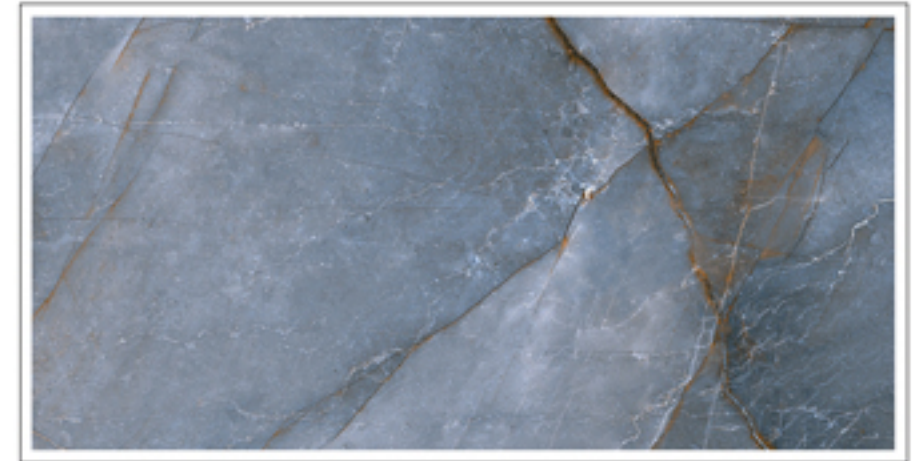

SURFACE FINISH | GLOSSY
12X24 INCHES, 30X60 CM

PNC-004-MOTIF-3 MULTI

PNC-004-AURORA-
LIGHT DENIM

PNC-004-MOTIF-3 MULTI

PNC-004-AURORA-
DARK DENIM

SURFACE FINISH | GLOSSY
12X24 INCHES, 30X60 CM

The background of the image is a complex, organic marbled pattern. It features a mix of earthy tones including shades of grey, brown, tan, and white, with some darker, almost black, veins. The pattern is highly textured and resembles natural stone or a high-quality laminate. The overall appearance is that of a decorative surface material.