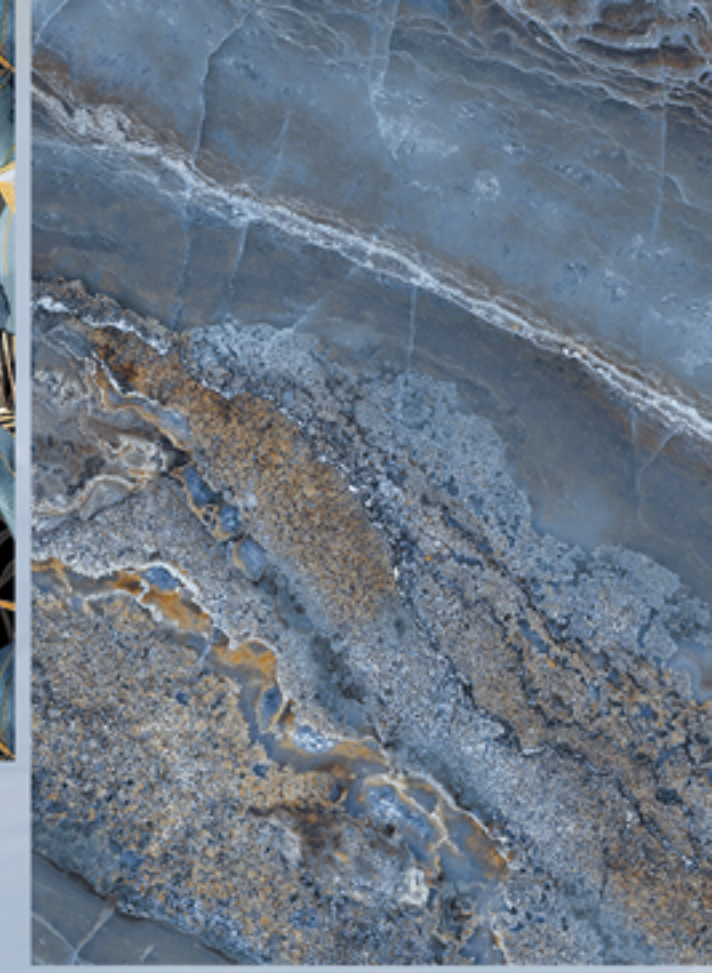

Unmatched Quality Tiles

The *Paraché*
Collection
Distinctive in style

Unmatched Quality Tiles

“ Stile Panache Collection

Step into a world where every tile tells a story! Bursting with vibrant colors and intricate designs, each tile is like a brushstroke on the canvas of your home. Imagine walls and floors that come to life with swirling petals, lush botanicals and swirling motifs, inviting nature's beauty indoors.