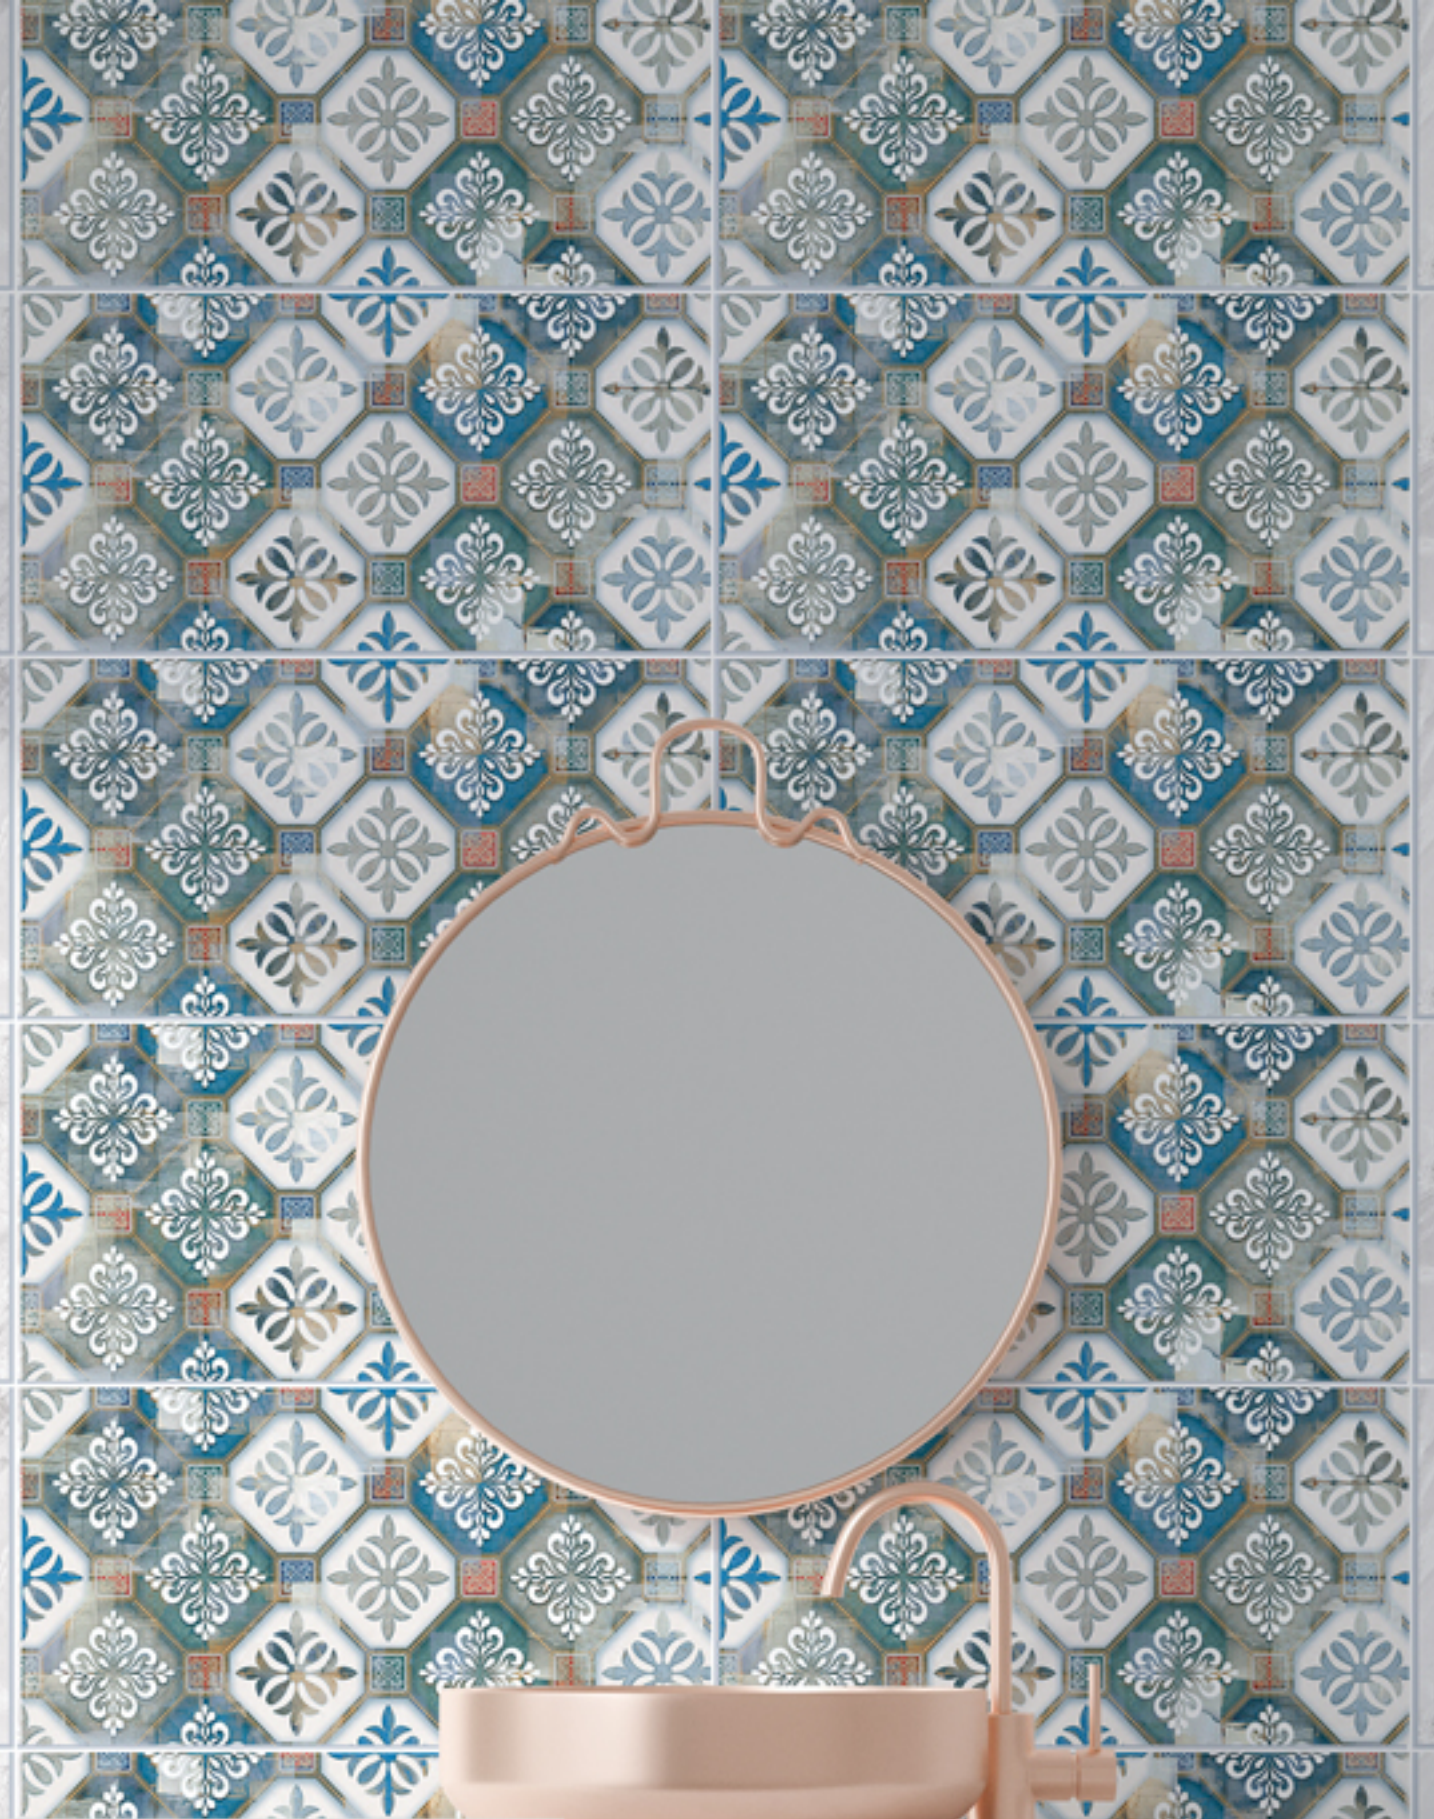

Unmatched Quality Tiles

Why Stile

Panache Collection?

With ease of maintenance and a timeless charm, The Panache Collection isn't just a choice — it's an investment in a vibrant, expressive home that blooms with creativity and elegance. The idea is to not just decorate but inspire and transform your spaces into a breathtaking tapestry of color and beauty that captivates the eye and soothes the soul.

Size: 12x24 inches, 30x60 cm, 300x600 mm