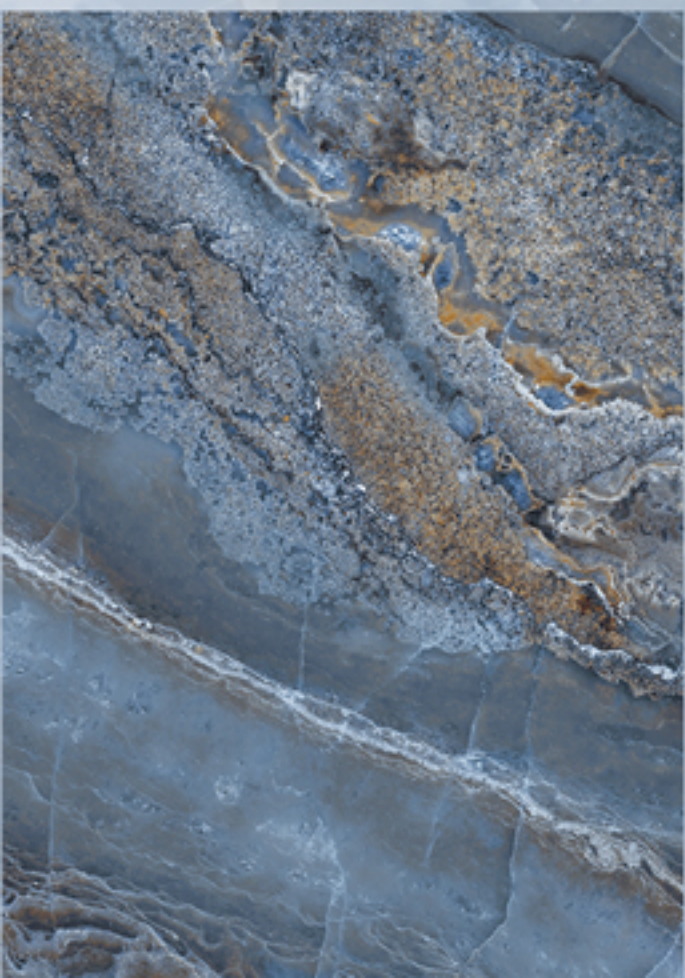

“ Stile Panache Collection

Step into a world where every tile tells a story! Bursting with vibrant colors and intricate designs, each tile is like a brushstroke on the canvas of your home. Imagine walls and floors that come to life with swirling petals, lush botanicals and swirling motifs, inviting nature's beauty indoors.

With each tile skillfully crafted to complement one another, you have the freedom to mix and match in countless combinations. Whether you want to create a serene oasis or a lively, whimsical space, our tiles offer the perfect palette for your creativity to flourish. ”