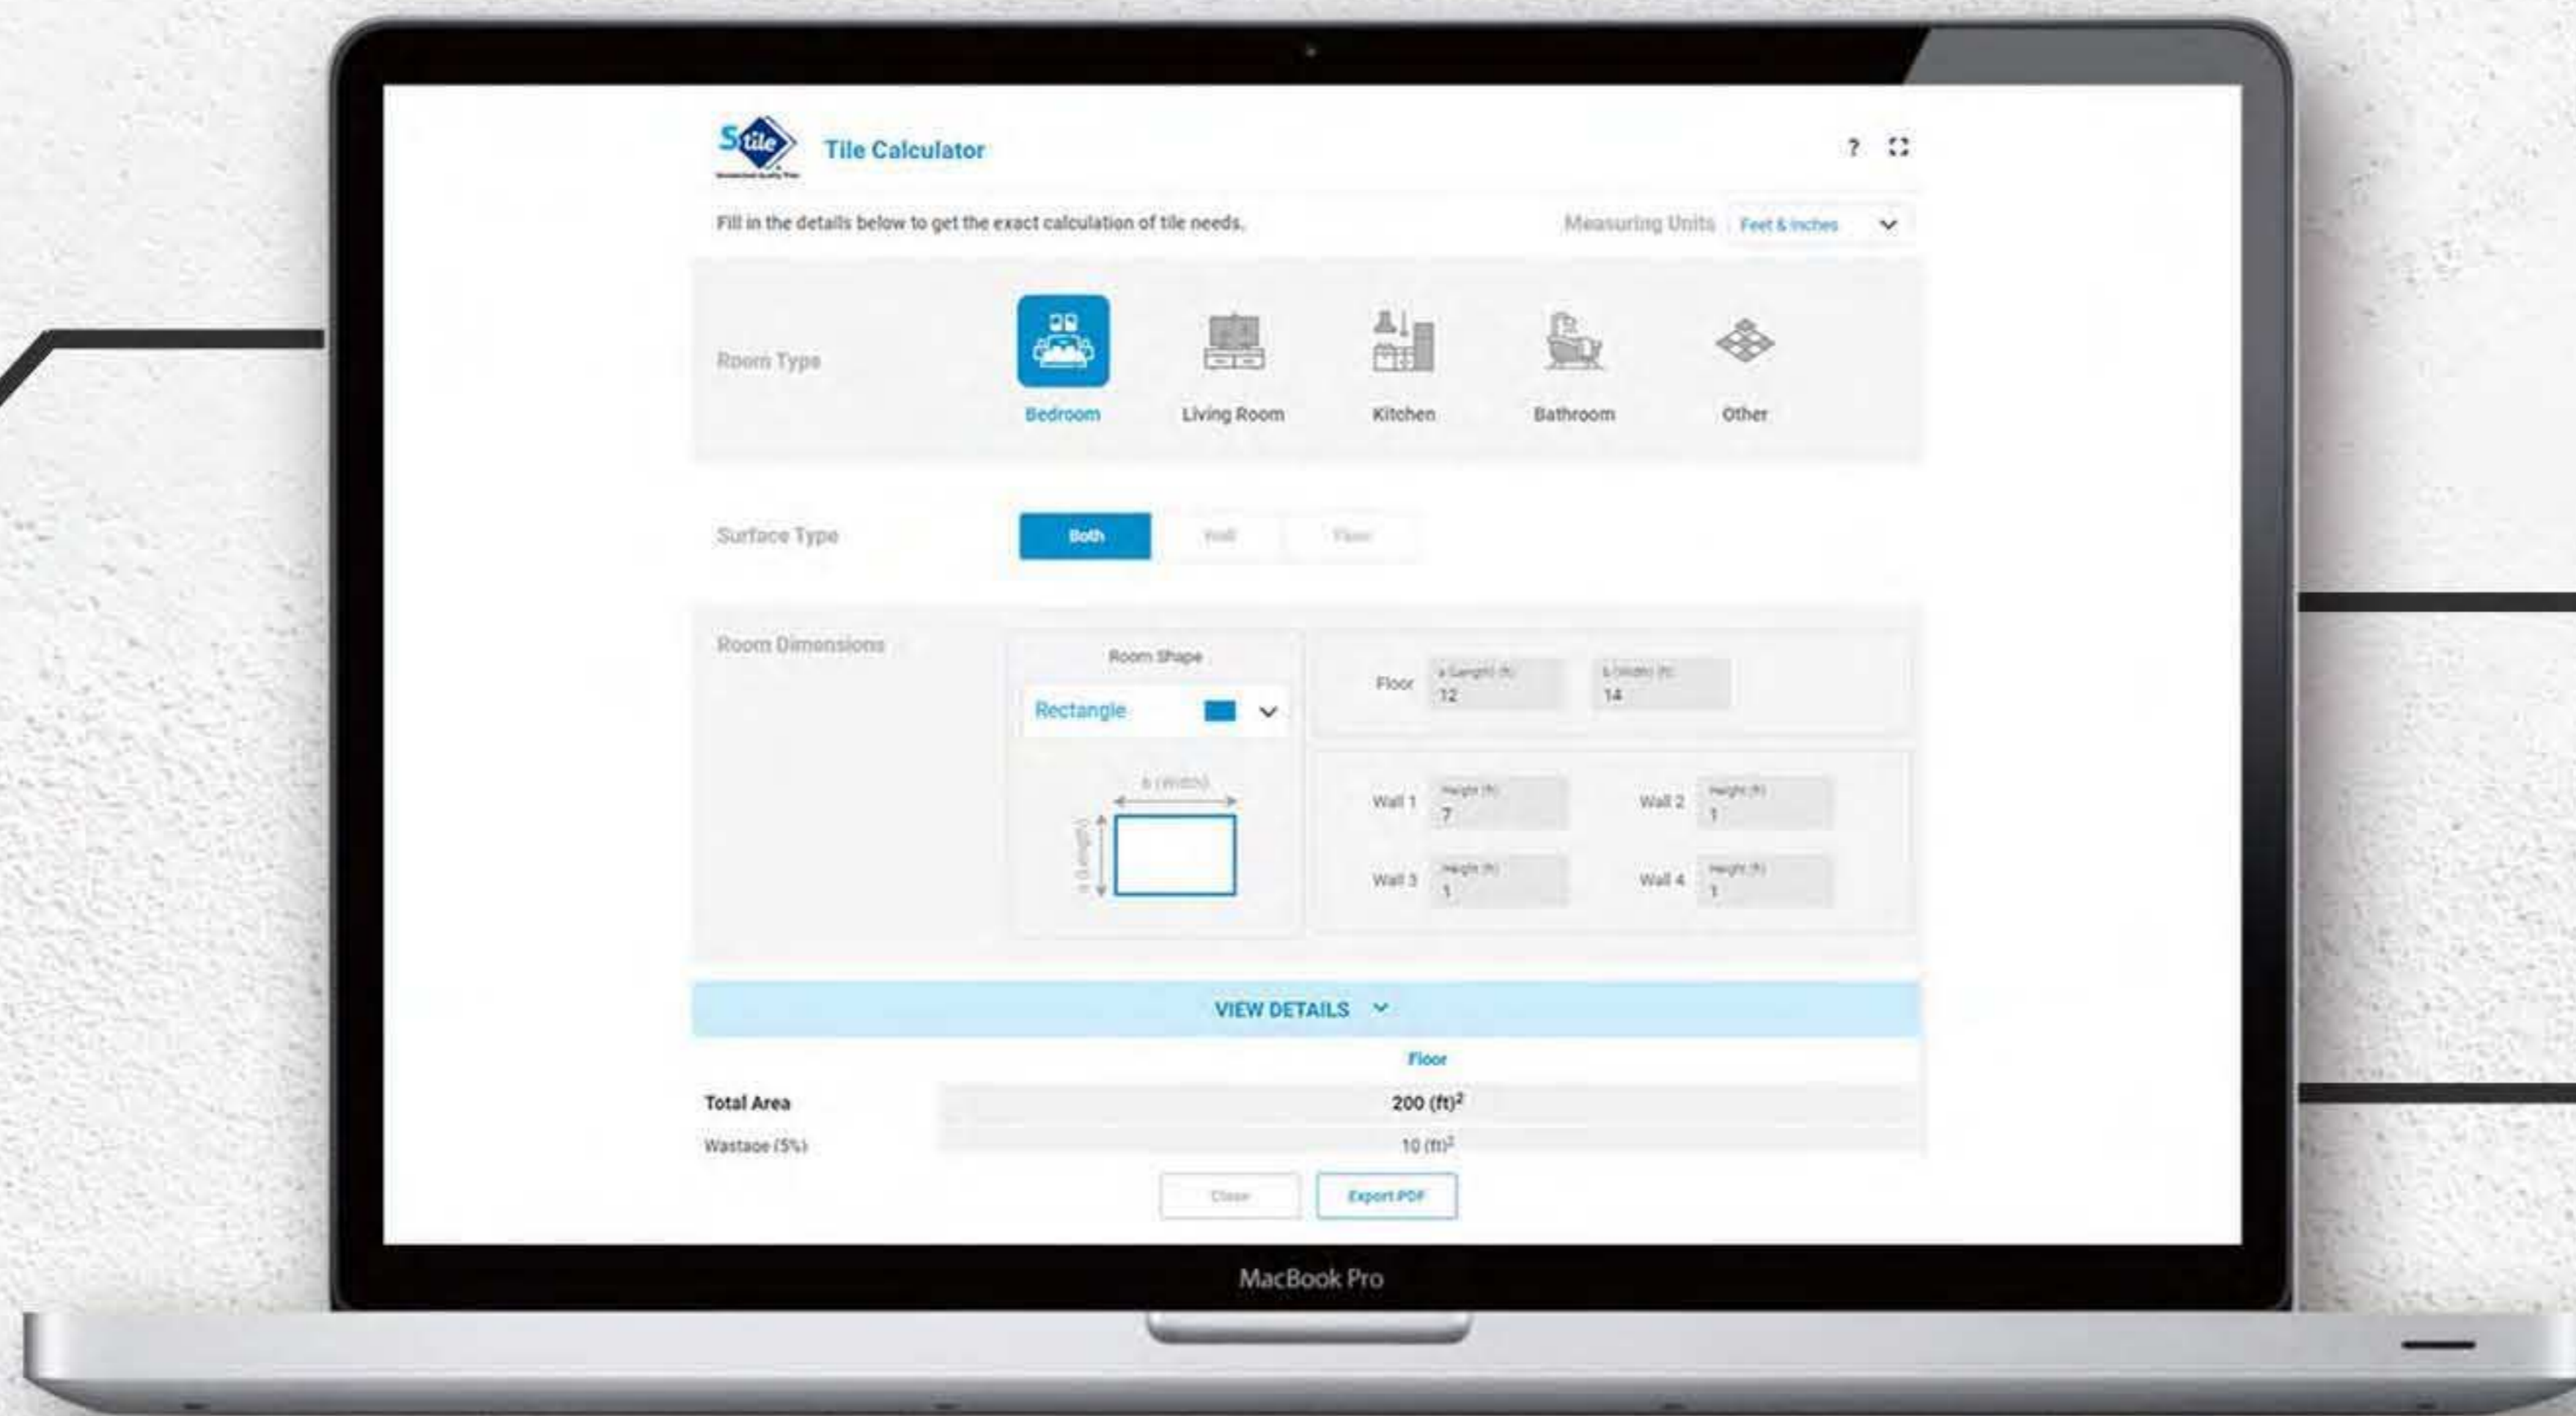

STILE TILE CALCULATOR

Stile Tile Calculator is the perfect tool for calculating the boxes of tiles you need for your project and the size of the area you need to tile.

USER-FRIENDLY