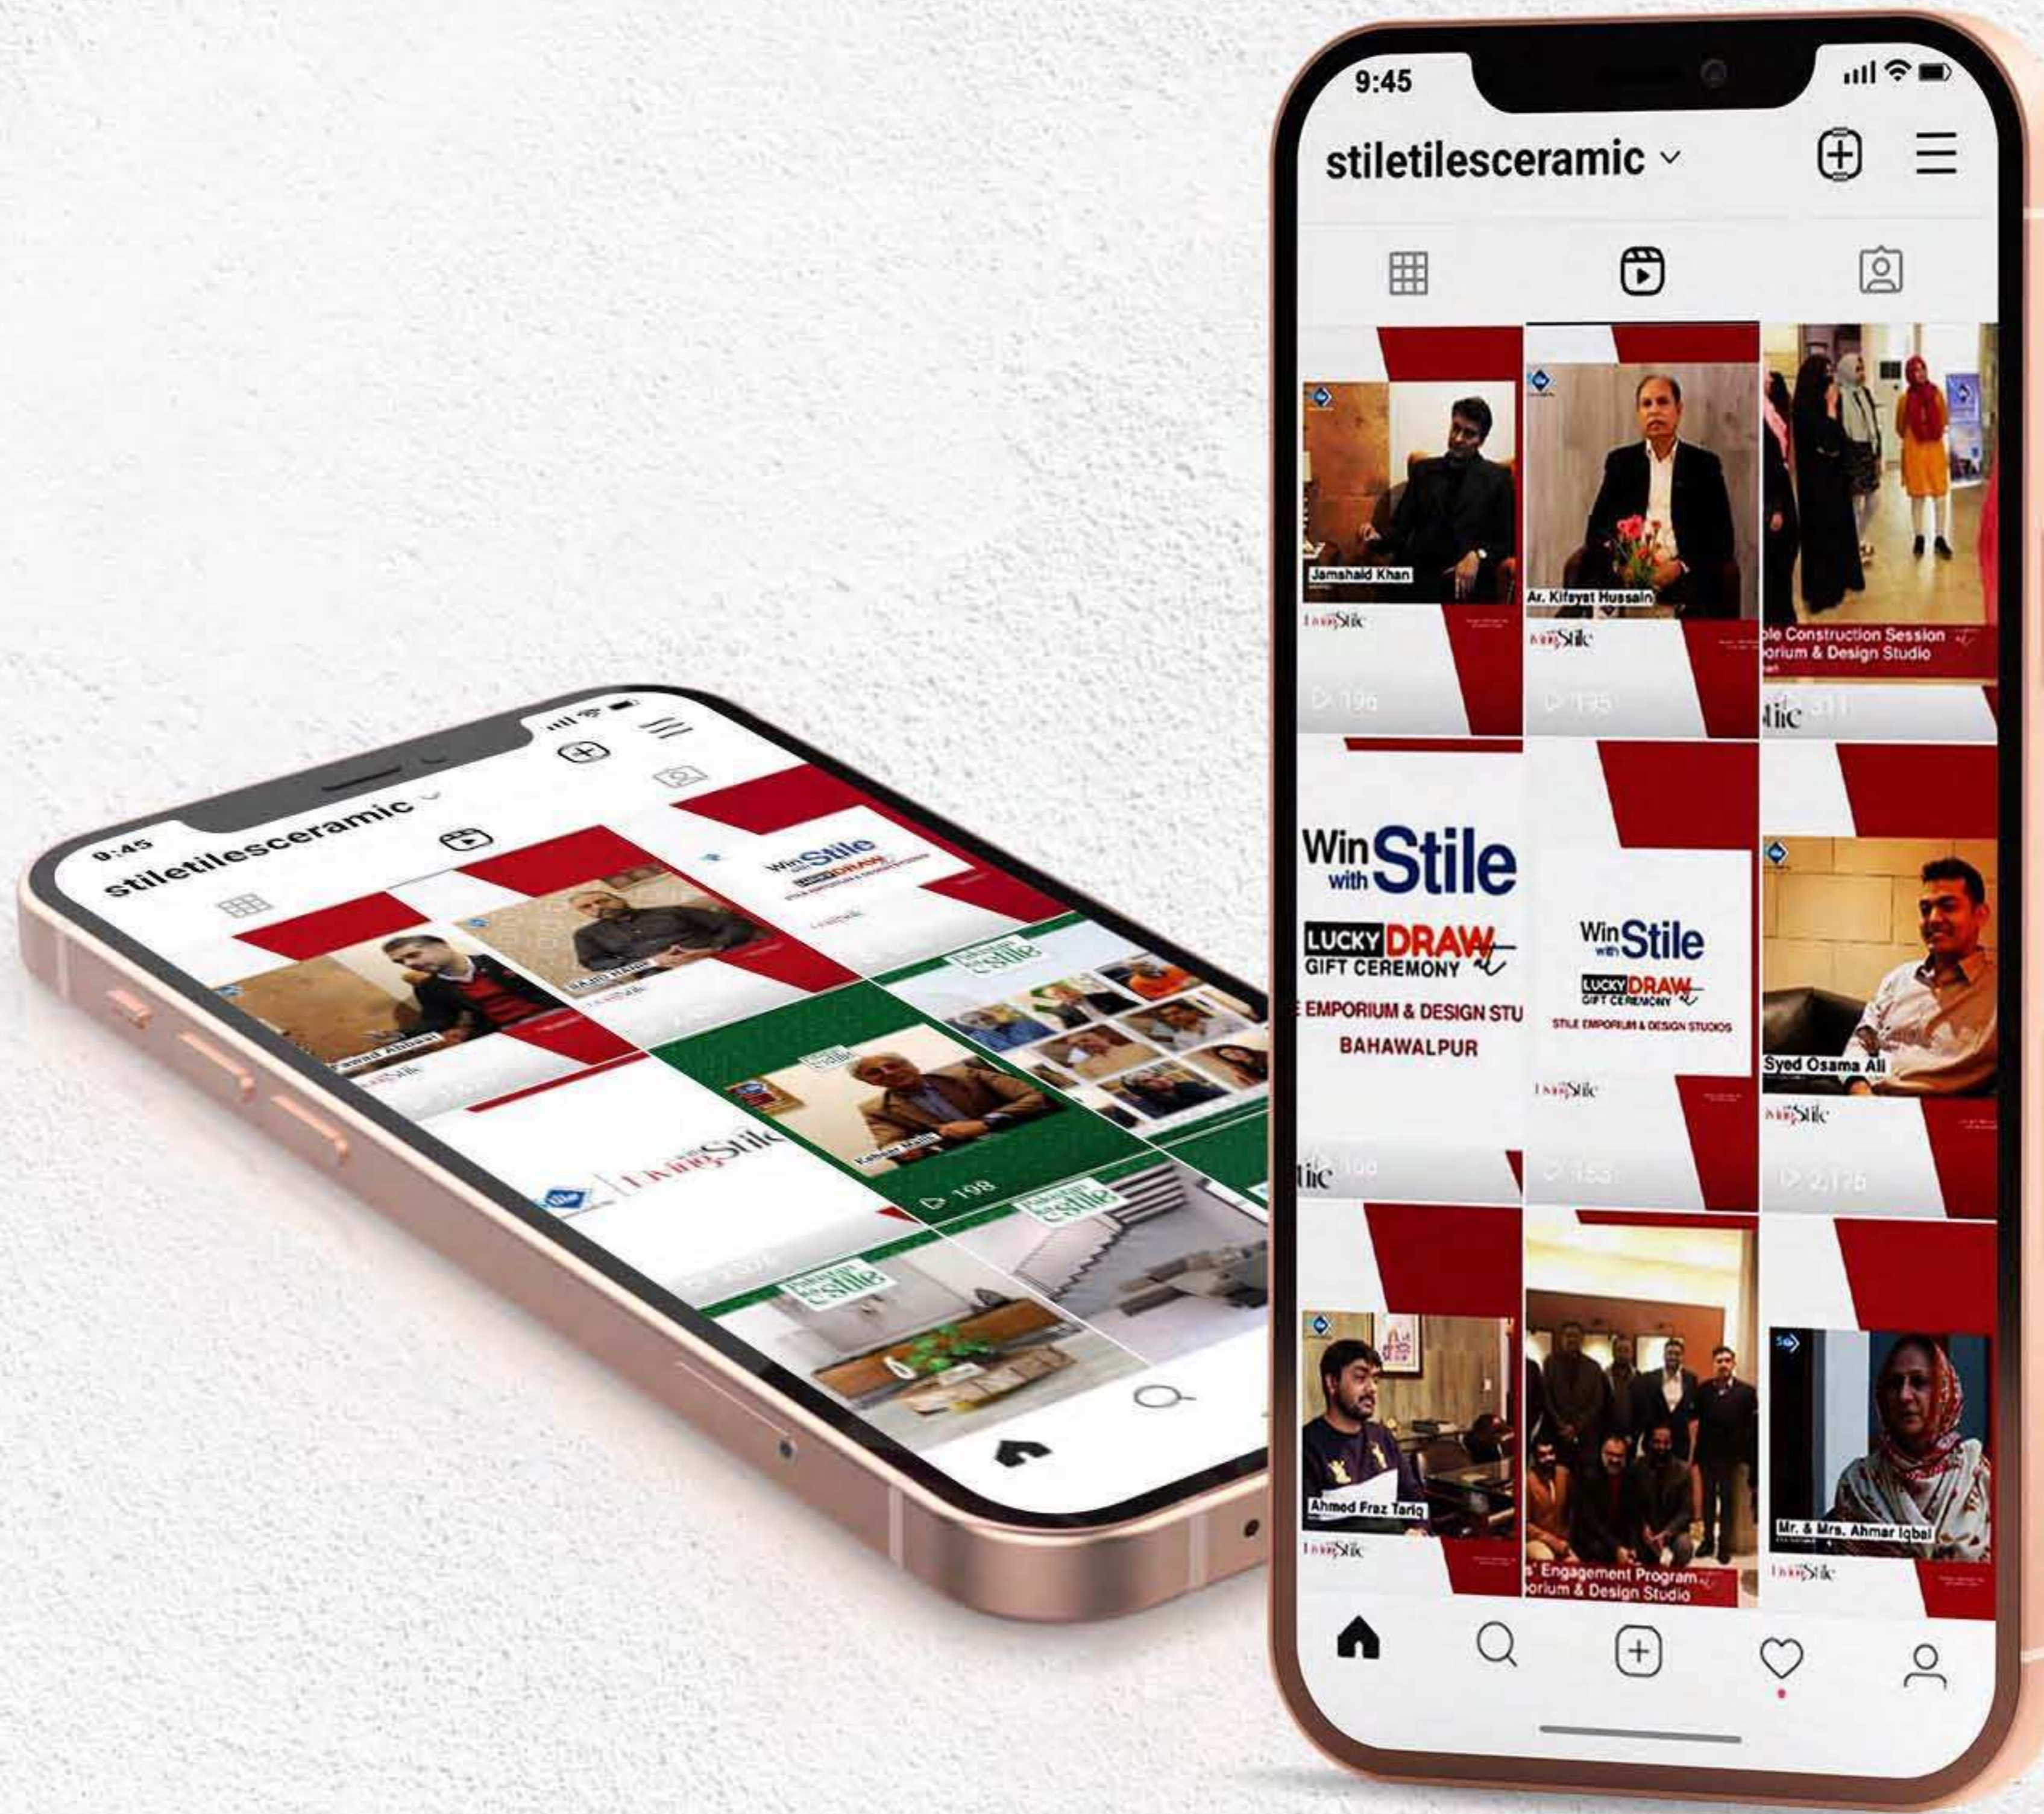

STILE REELS

Explore Stile Reels on our Instagram page to enjoy the testimonials and hear what the renowned architects and our customers have to say about Stile and its offerings.

Click to
Explore

Reels