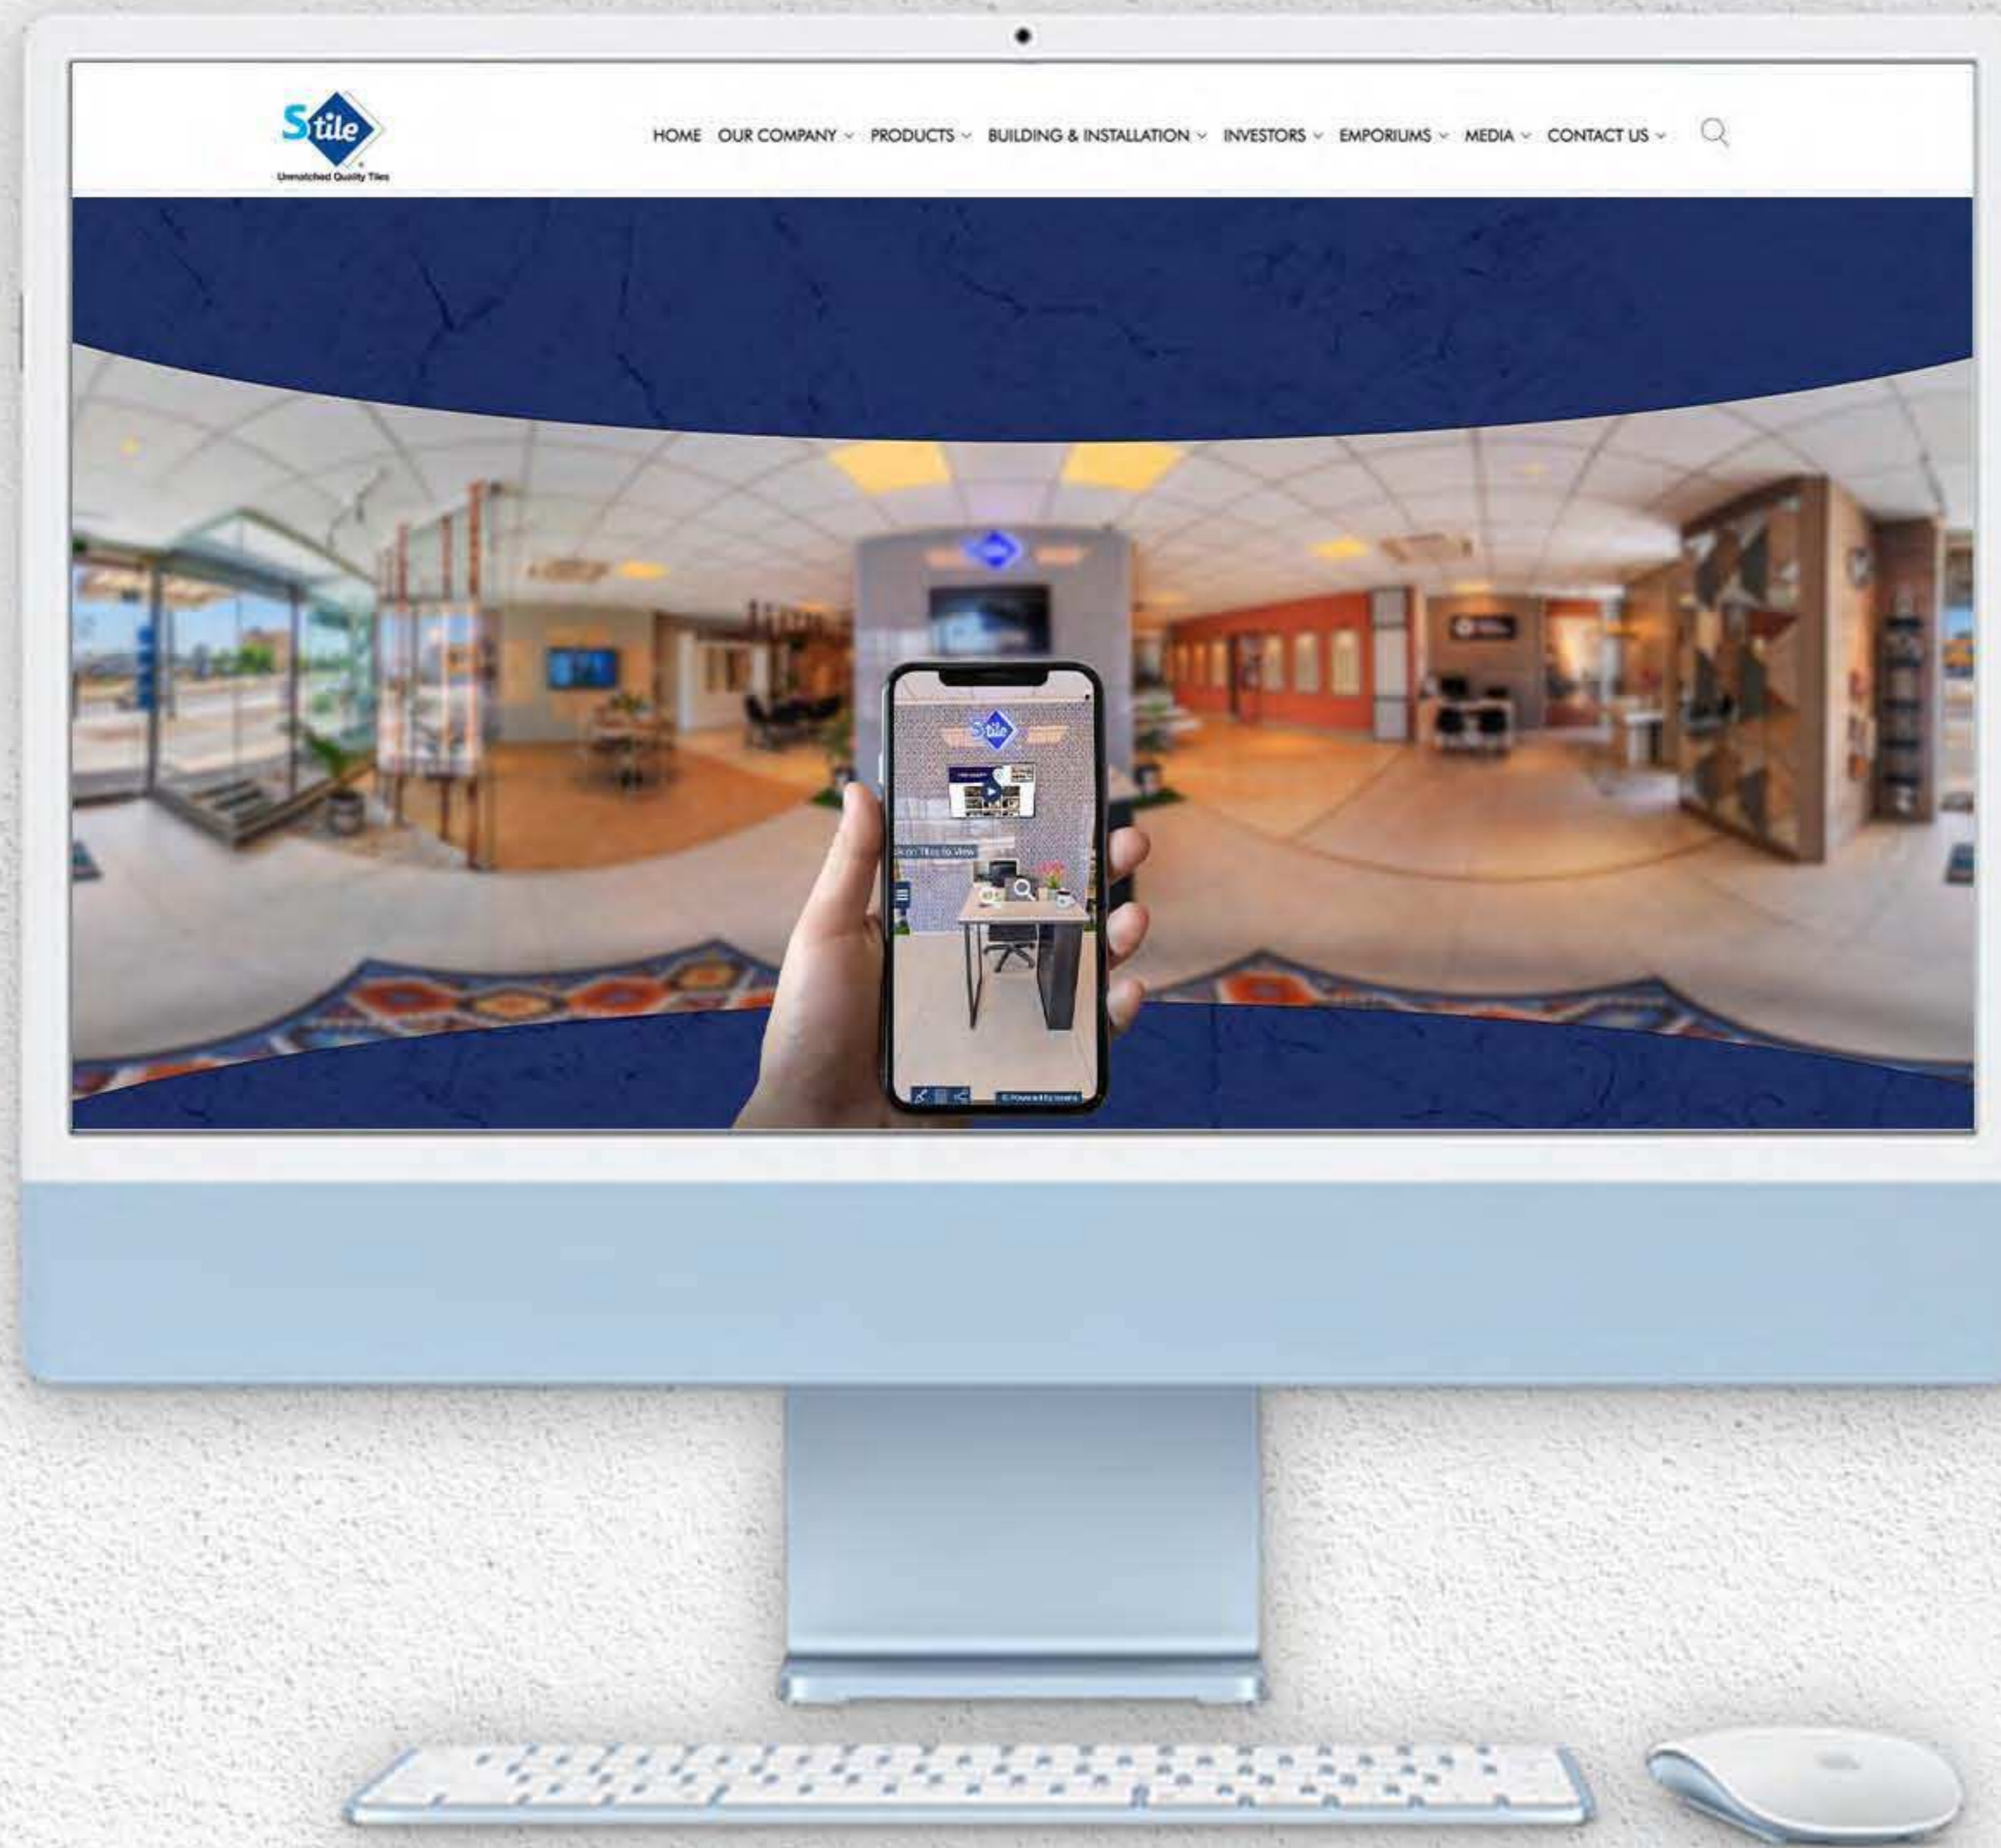

Tile Calculator

STILE VIRTUAL TOUR

Stile presents 360° Virtual Tour of "Stile Emporium & Design Studios" across Pakistan. Explore, interact and shop from the comfort of your home.

Click to
Explore

Virtual Tour