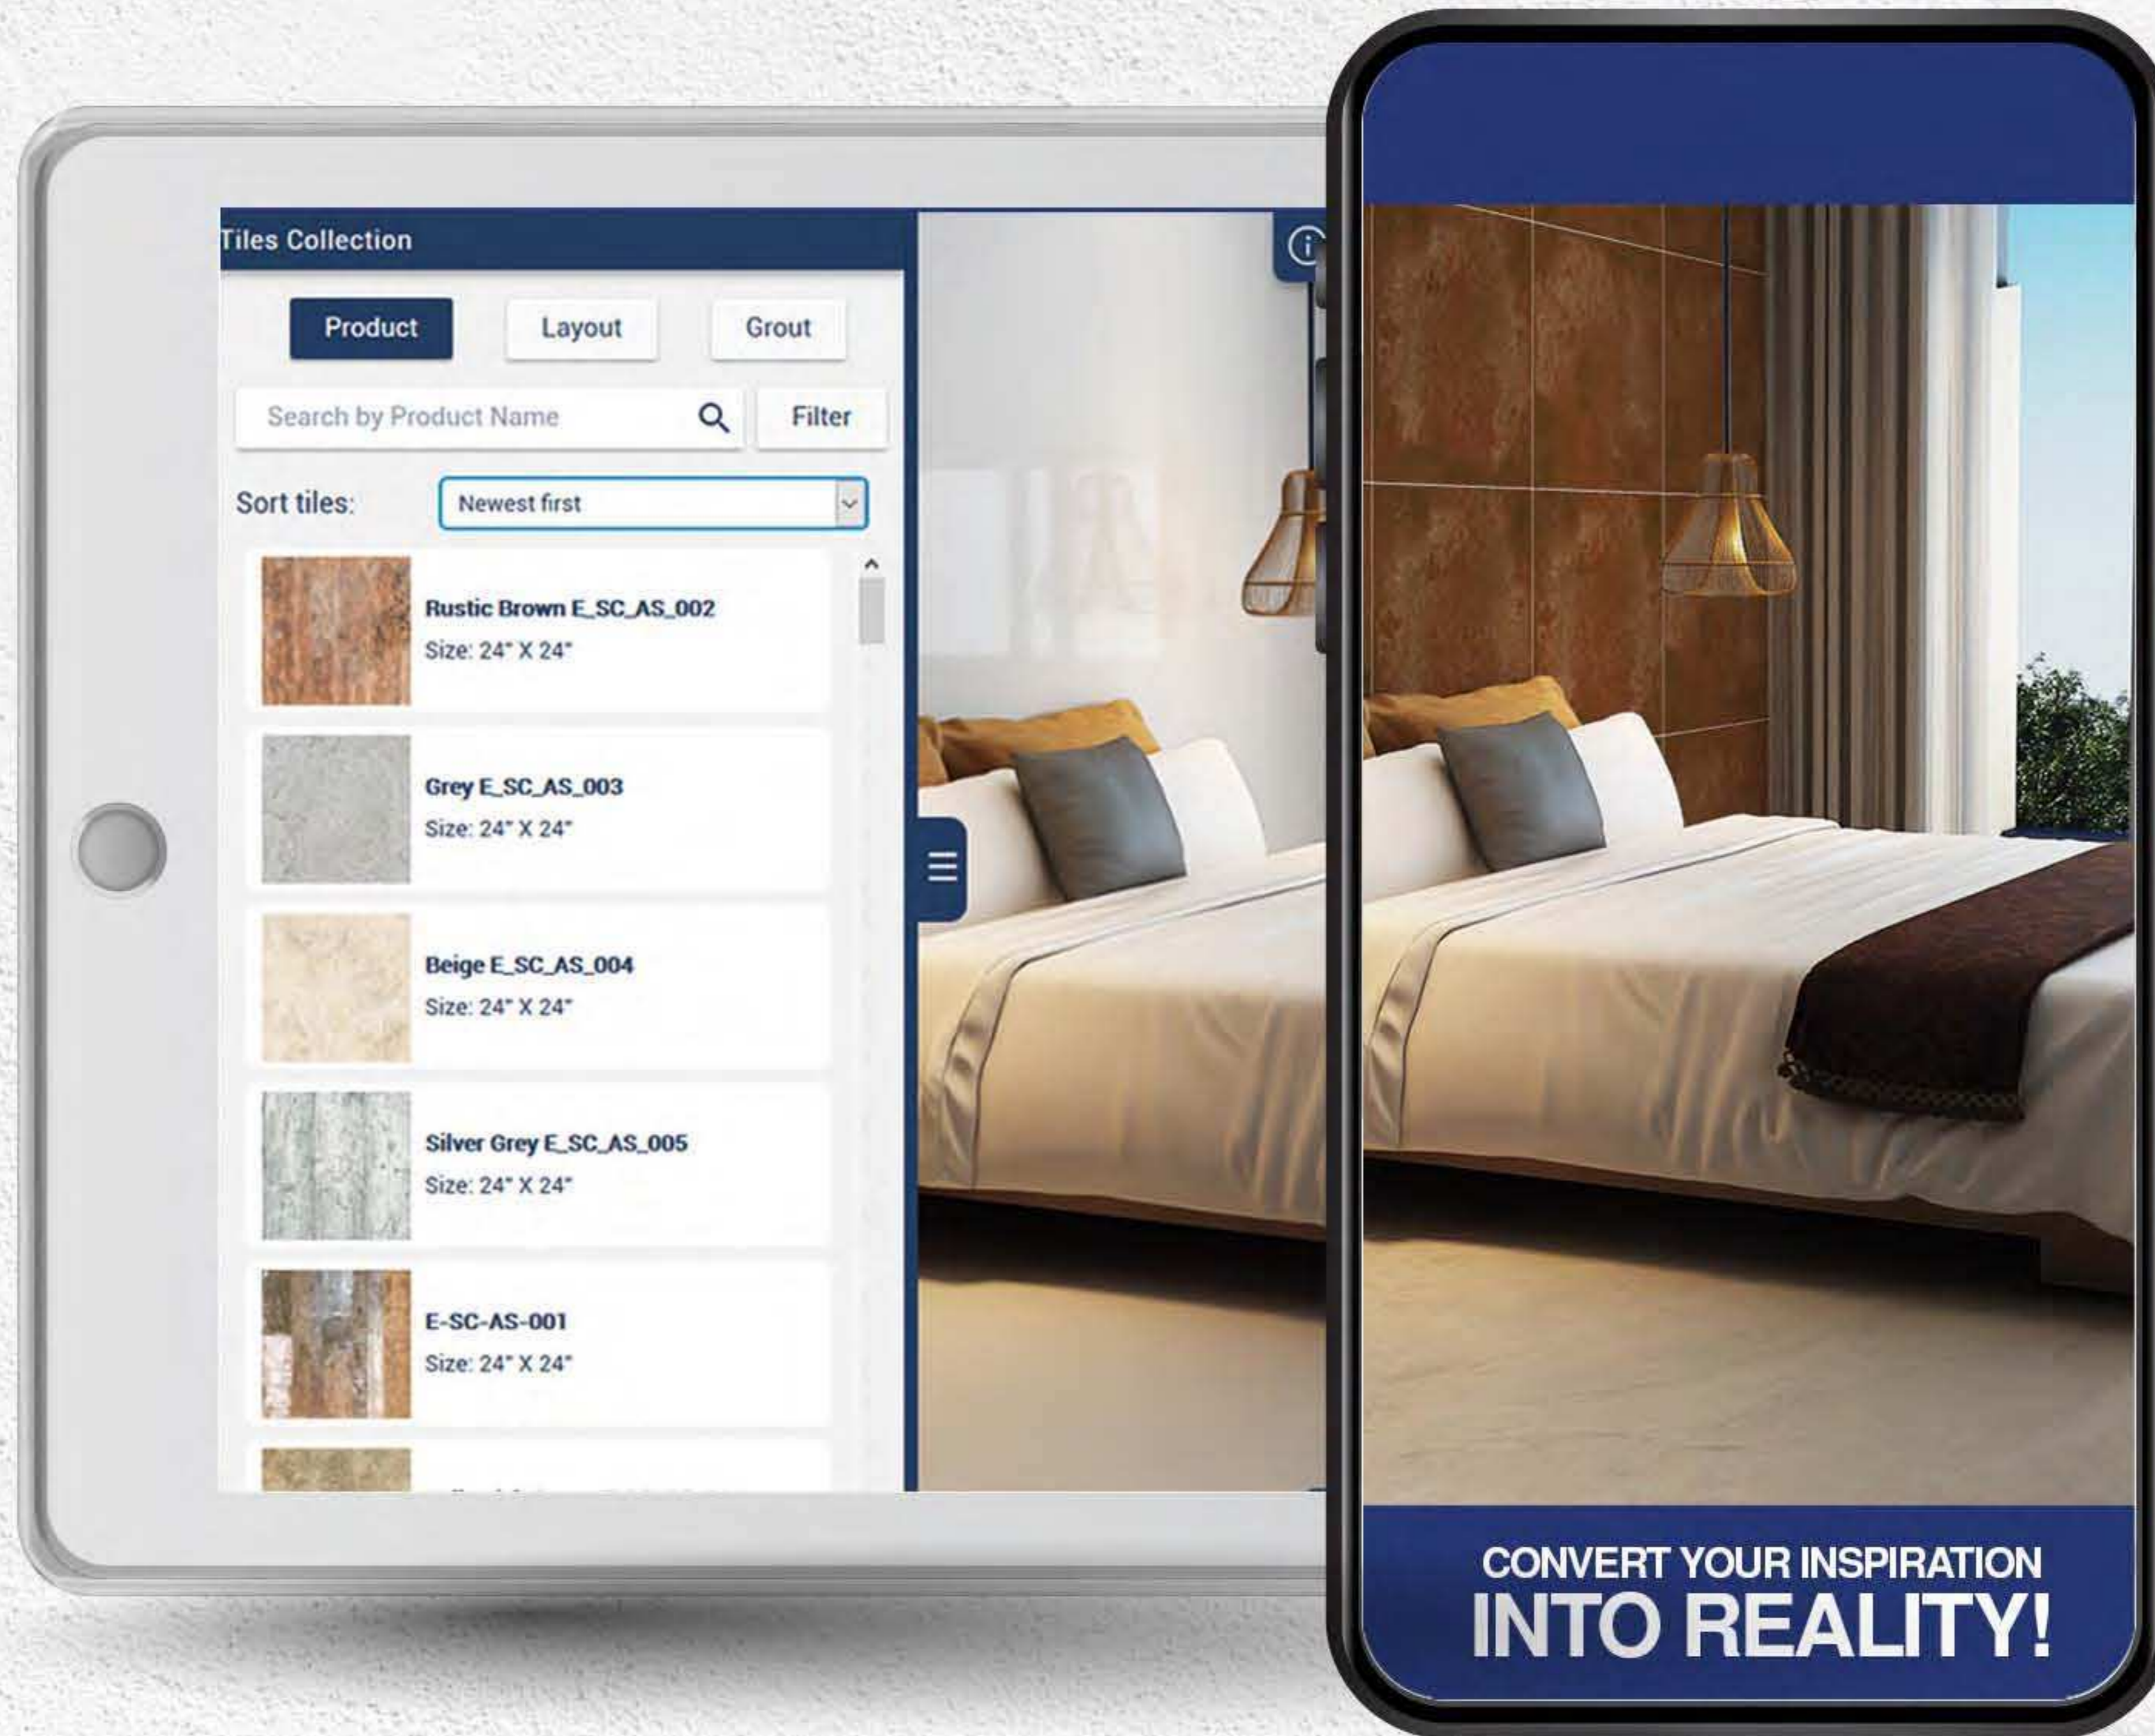

GO

+92-311-11STILE
[78453]

Click to
Explore

Online Emporium

STILE TILE VISUALISER

Stile brings you Stile Tile Visualiser, Pakistan's first tile visualiser that allows the customers to try different tiles from our collection and makes it easier for them to select and buy tiles. Convert your inspiration into reality, explore today.