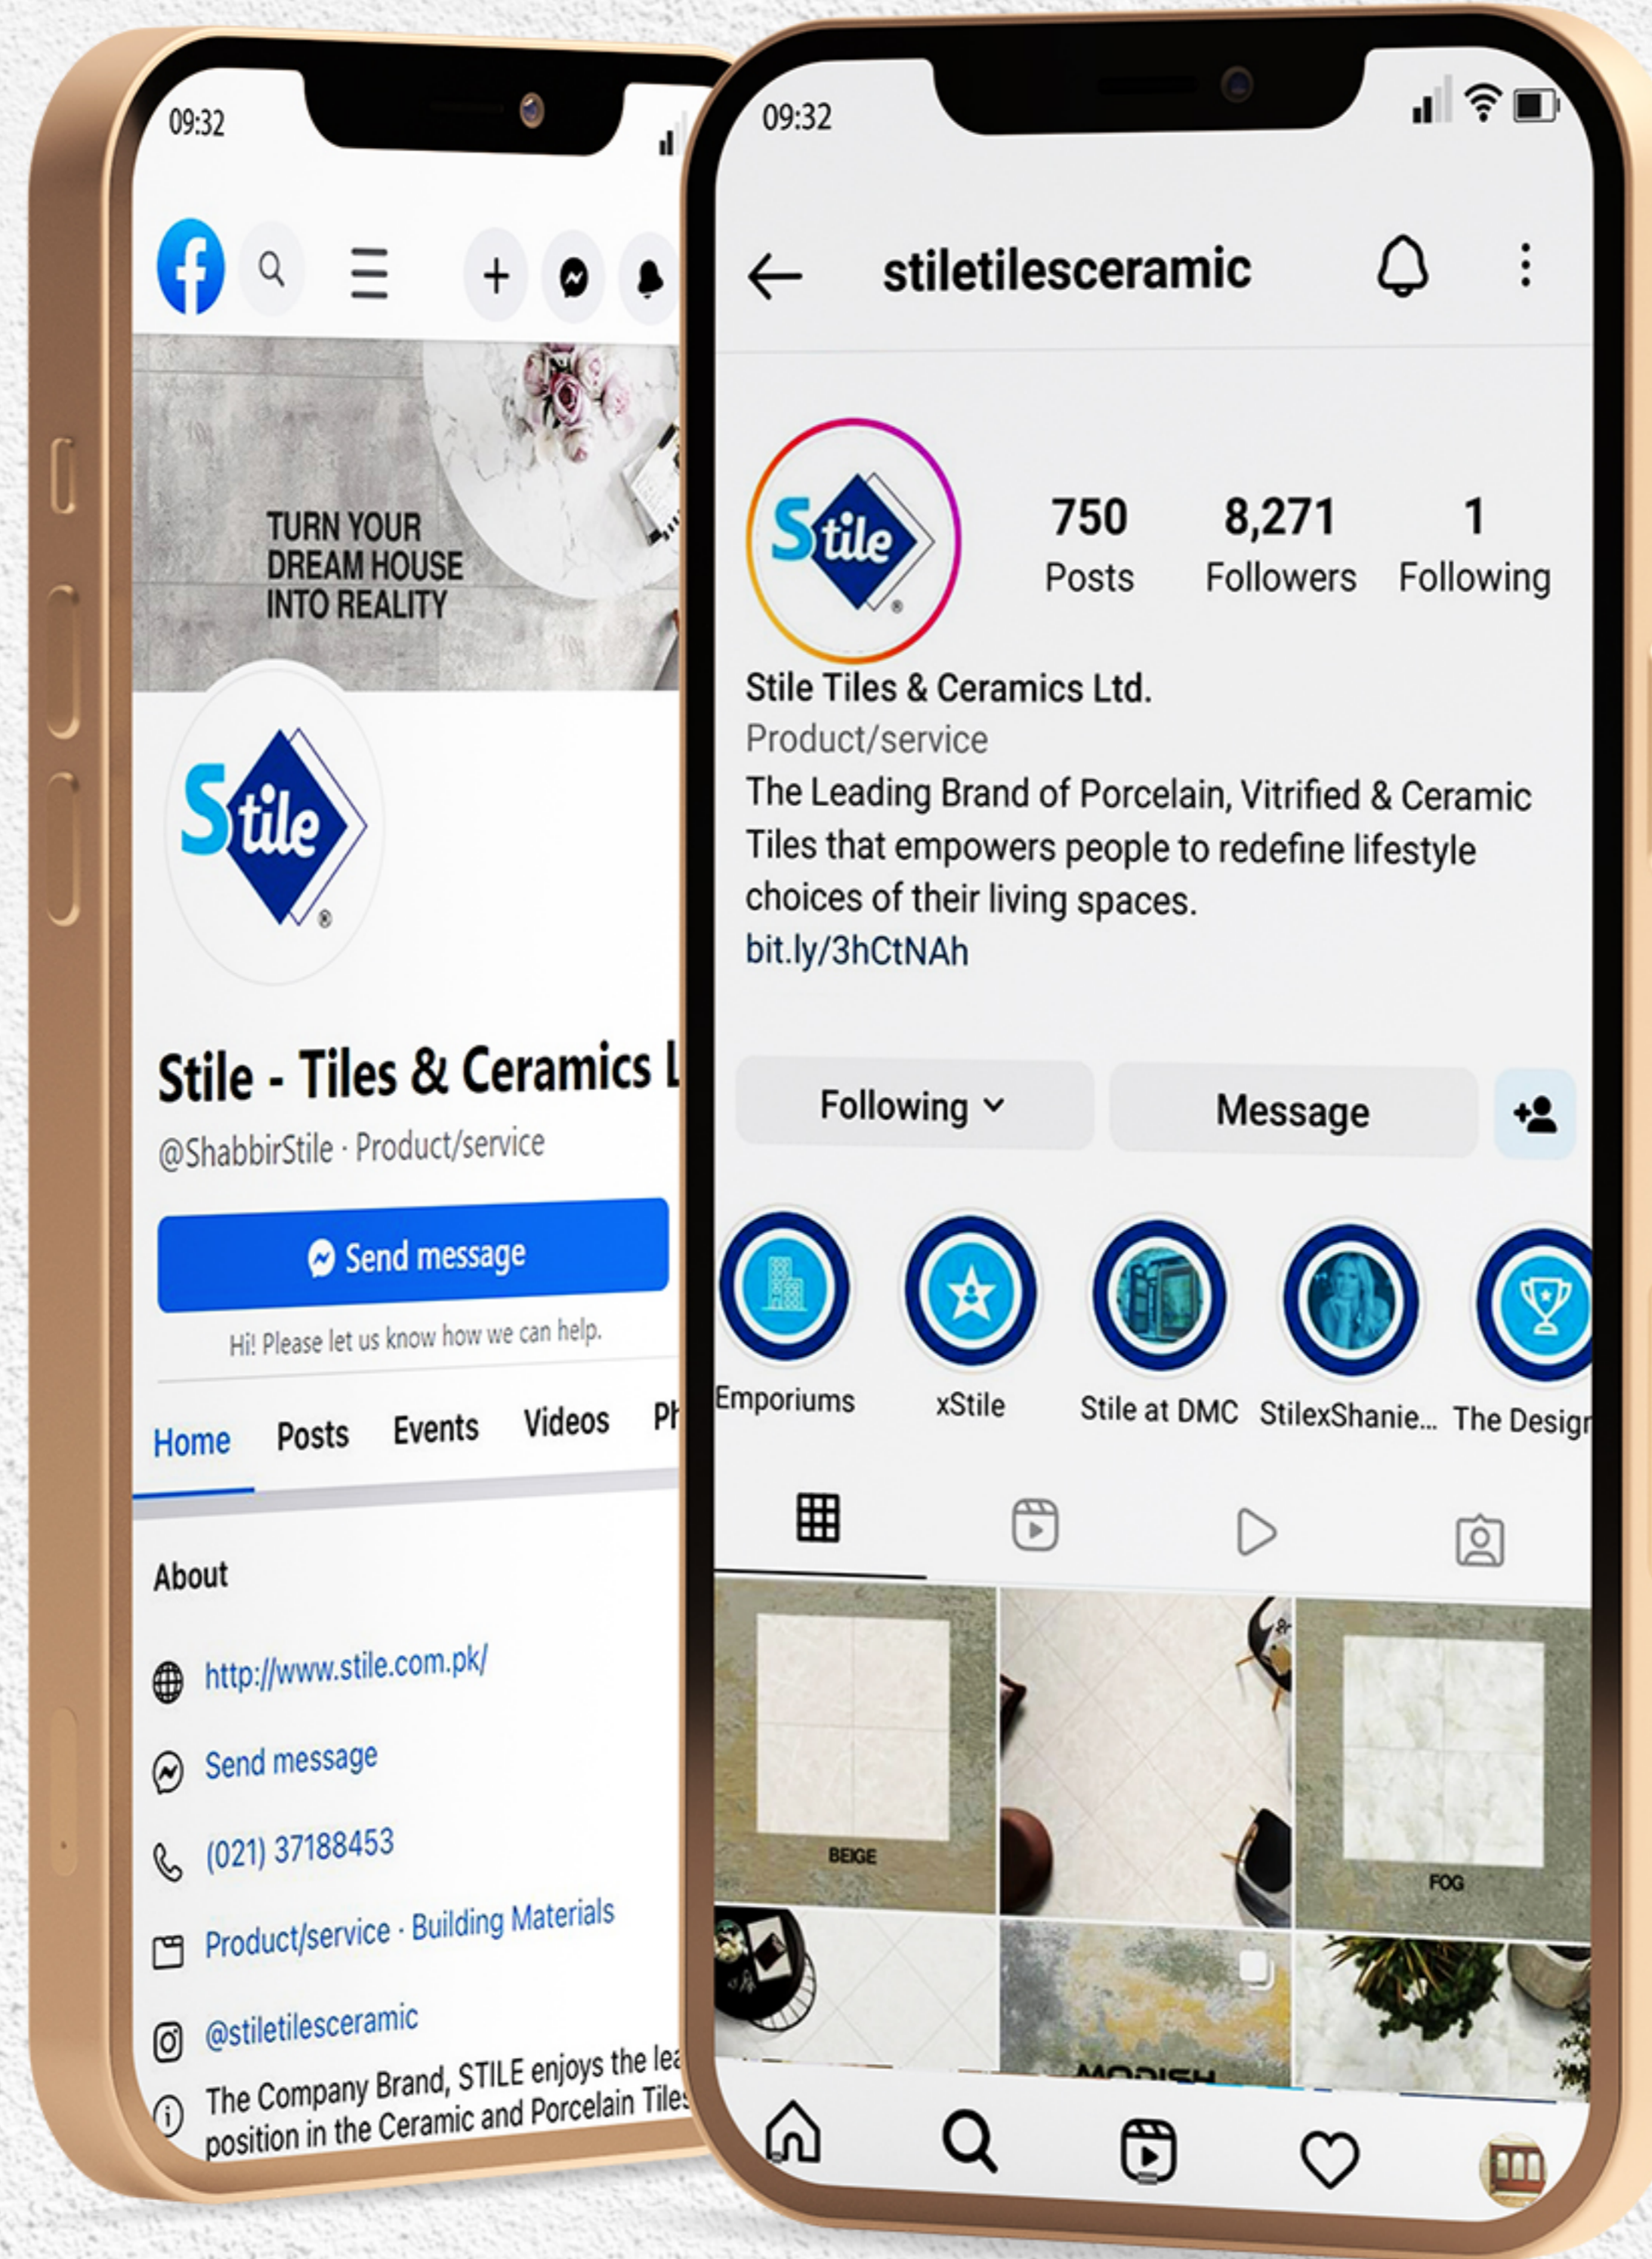

STILE CONNECT

Like, Follow, Share!
Stay connected, engaged and entertained
on your favorite social media platforms.

FACEBOOK

Get updates on the latest news, product launches and discounts.

INSTAGRAM

We've got something new for you every day!