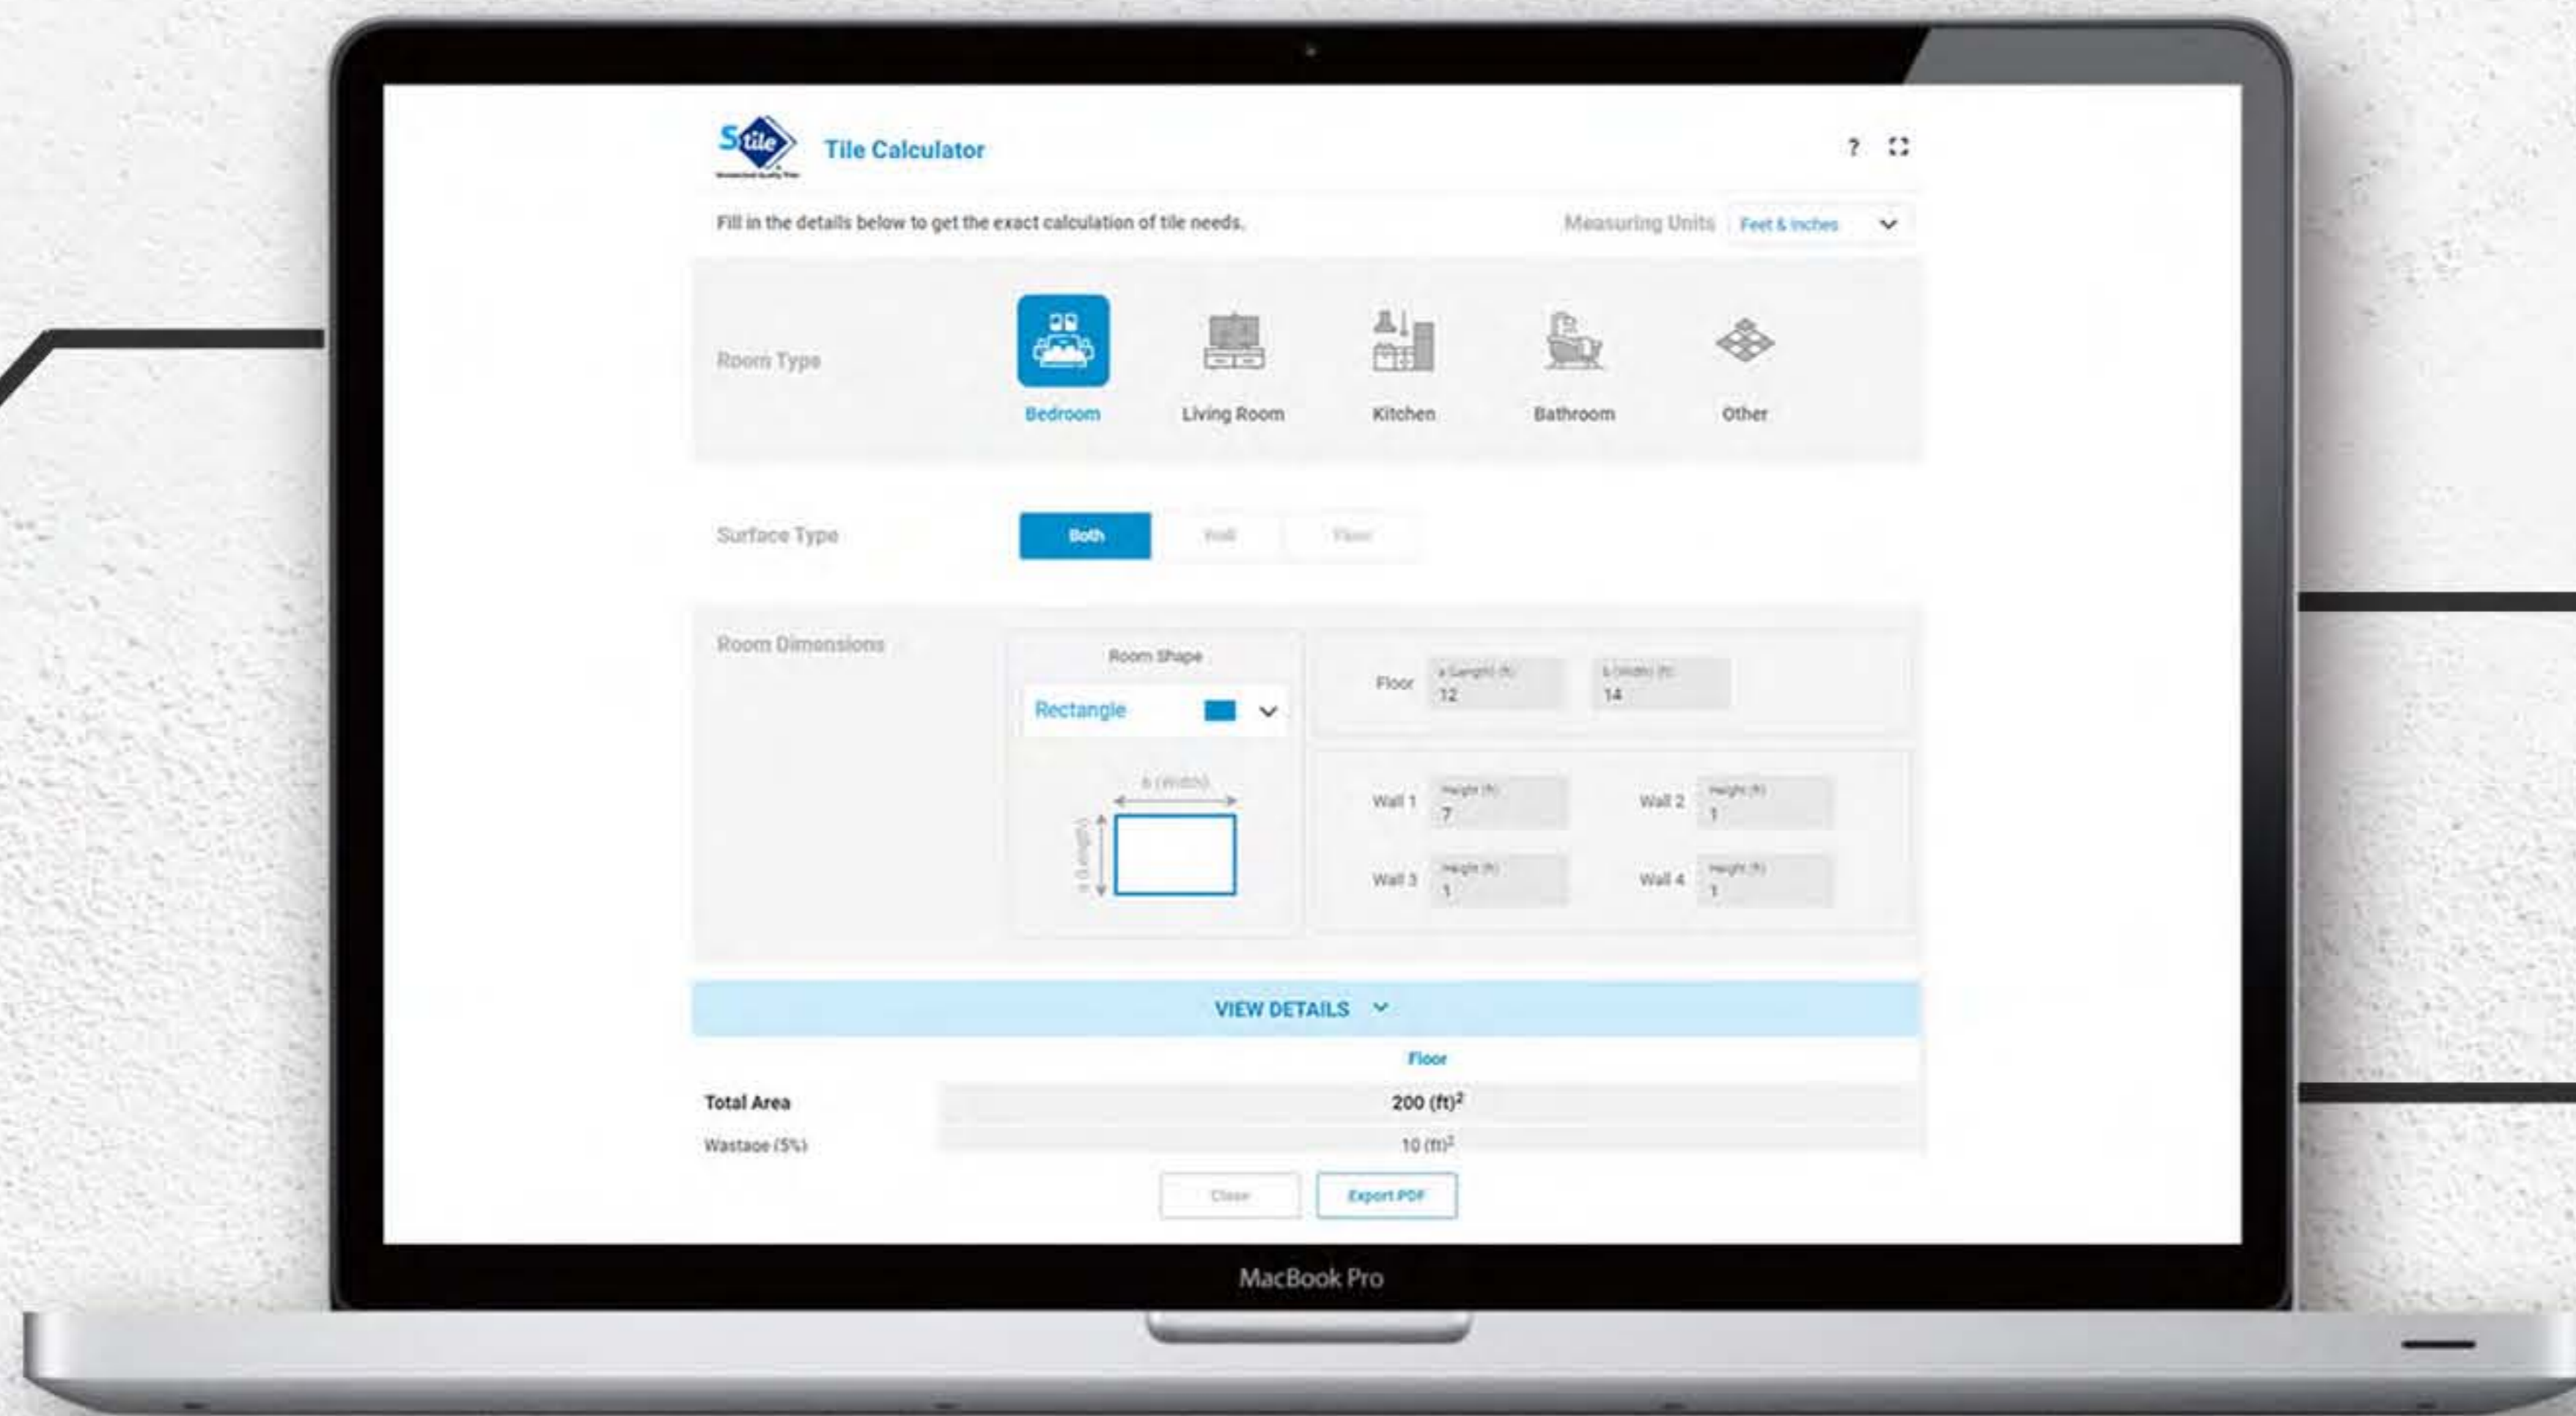

Stile Tile Calculator is the perfect tool for calculating the boxes of tiles you need for your project and the size of the area you need to tile.

USER-FRIENDLY

ACCURATE

SIMPLIFIED RESULTS

Click to
Explore