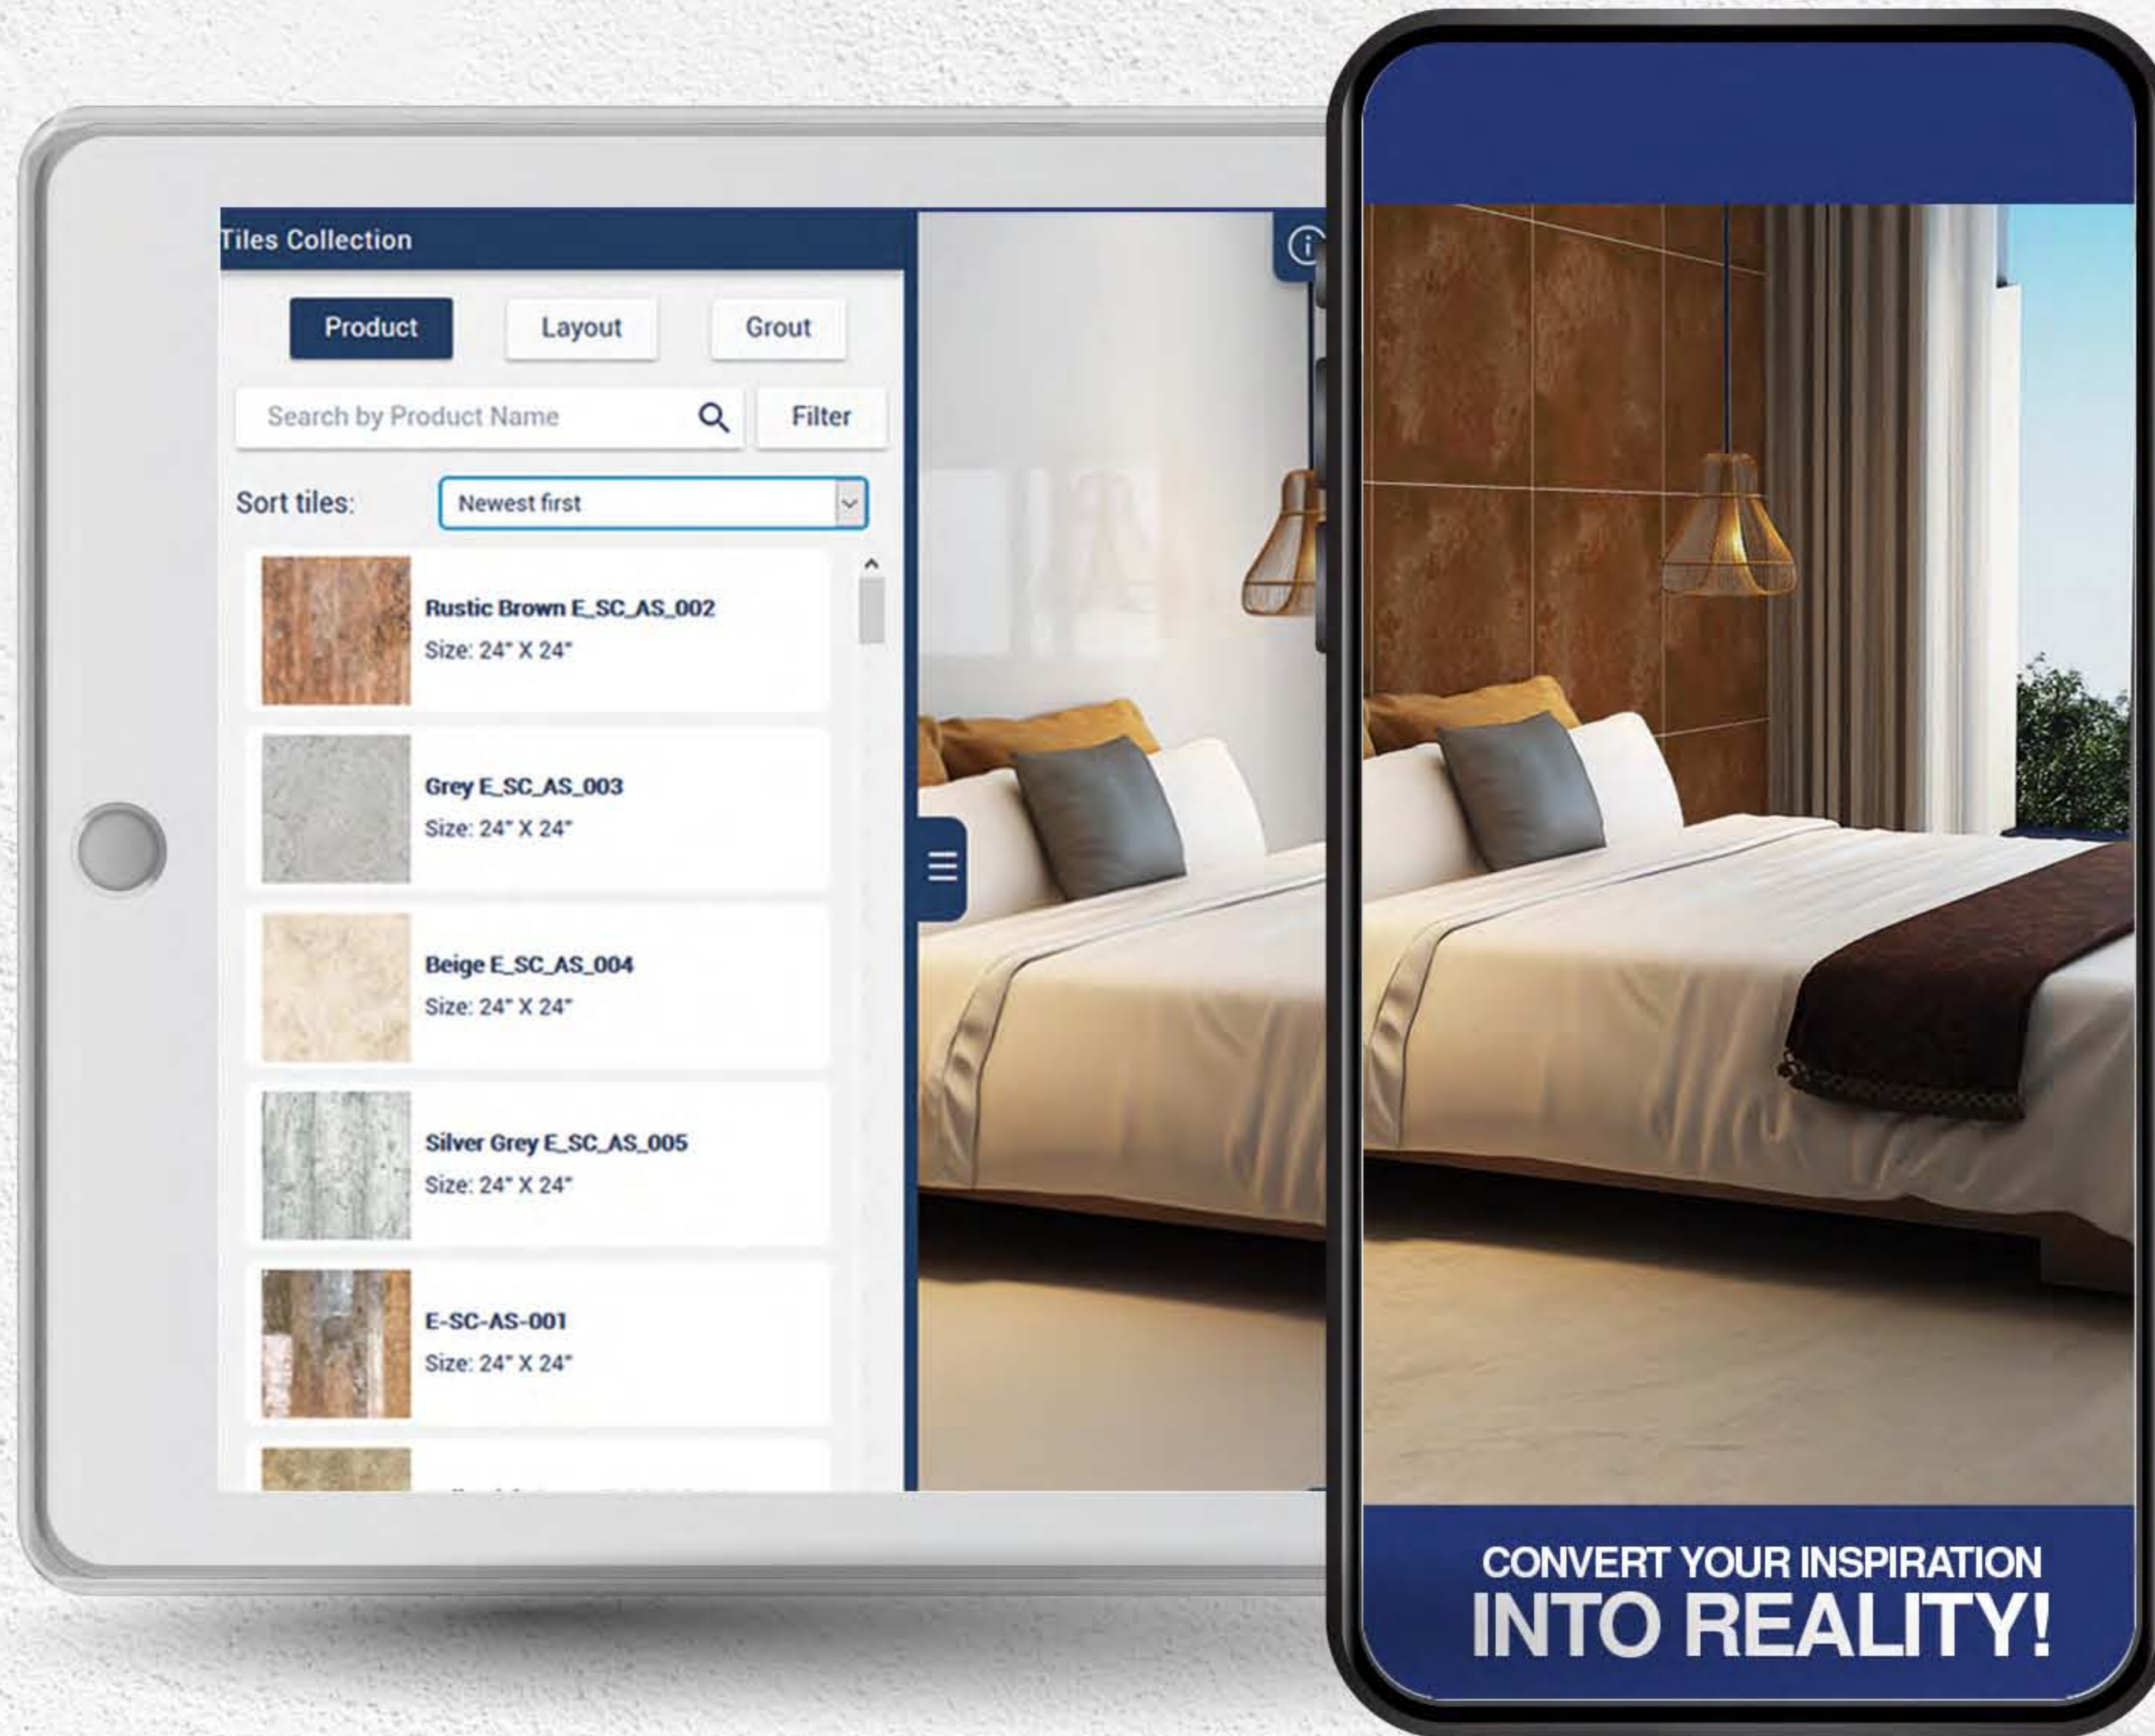

GO

+92-311-11STILE
[78453]

Click to
Explore

Online Emporium

STILE TILE VISUALISER

Stile brings you Stile Tile Visualiser, Pakistan's first tile visualiser that allows the customers to try different tiles from our collection and makes it easier for them to select and buy tiles. Convert your inspiration into reality, explore today.