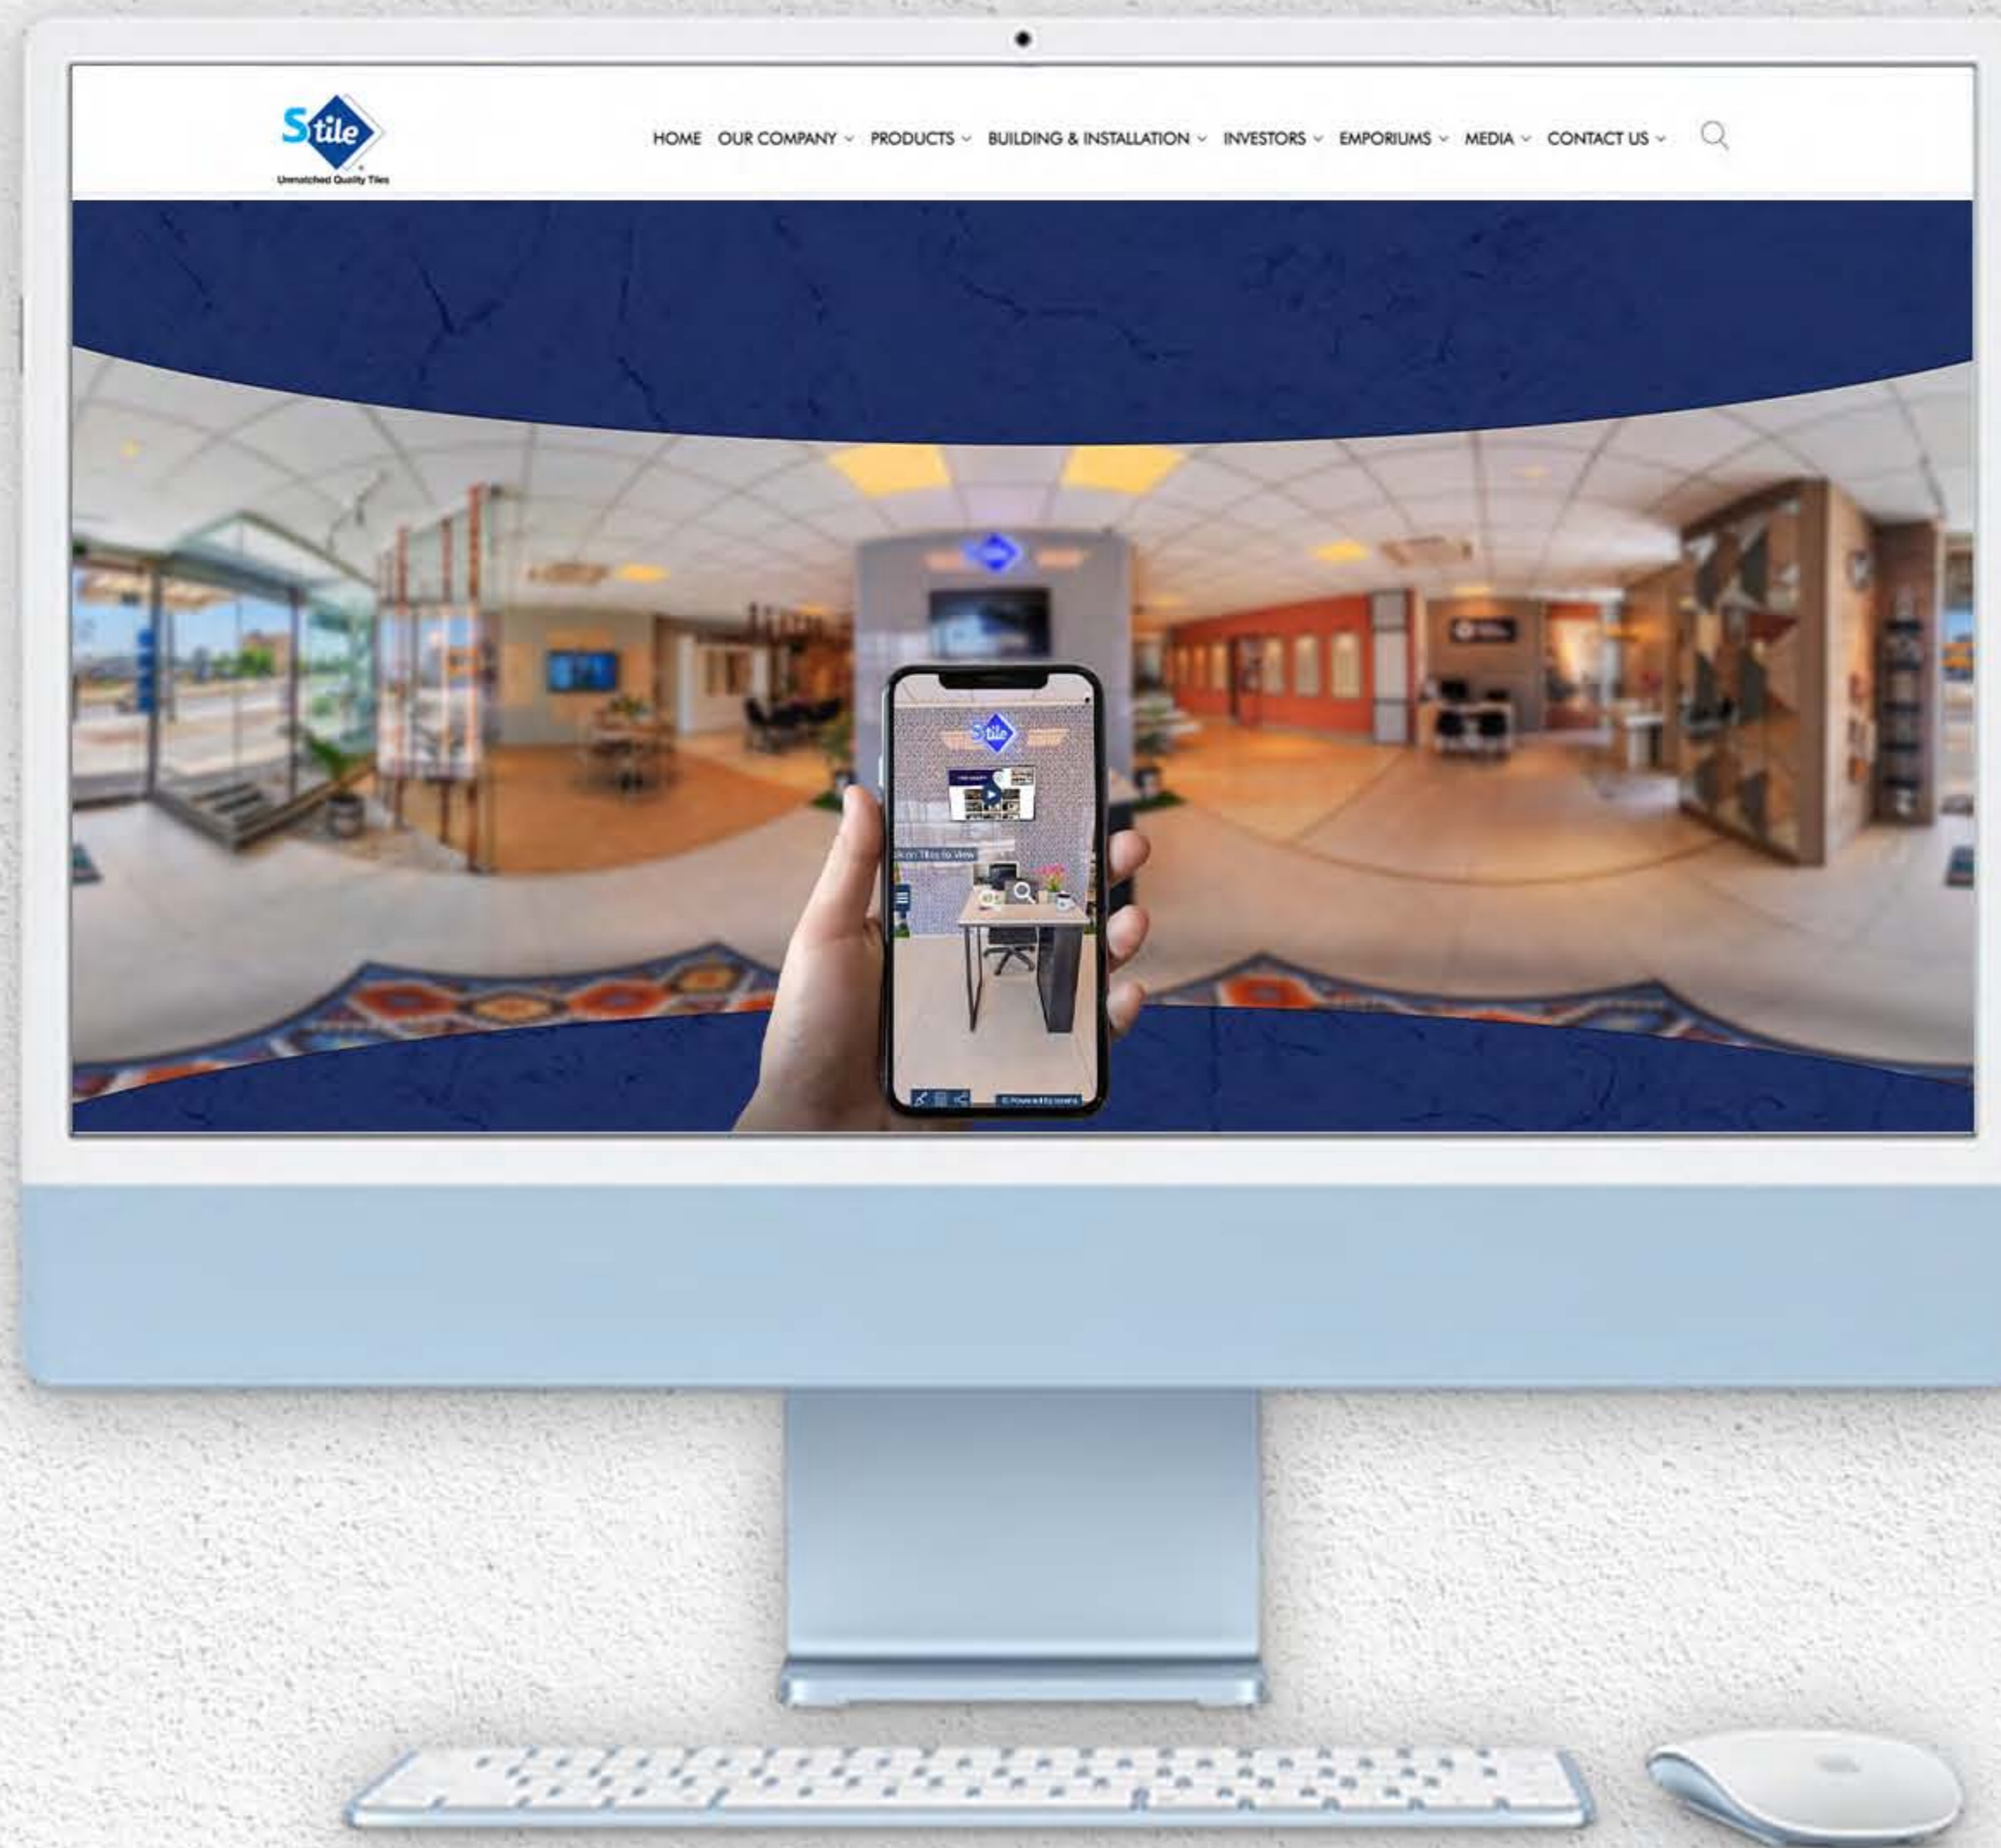

Tile Calculator

STILE VIRTUAL TOUR

Stile presents 360° Virtual Tour of "Stile Emporium & Design Studios" across Pakistan. Explore, interact and shop from the comfort of your home.

Click to
Explore

Virtual Tour