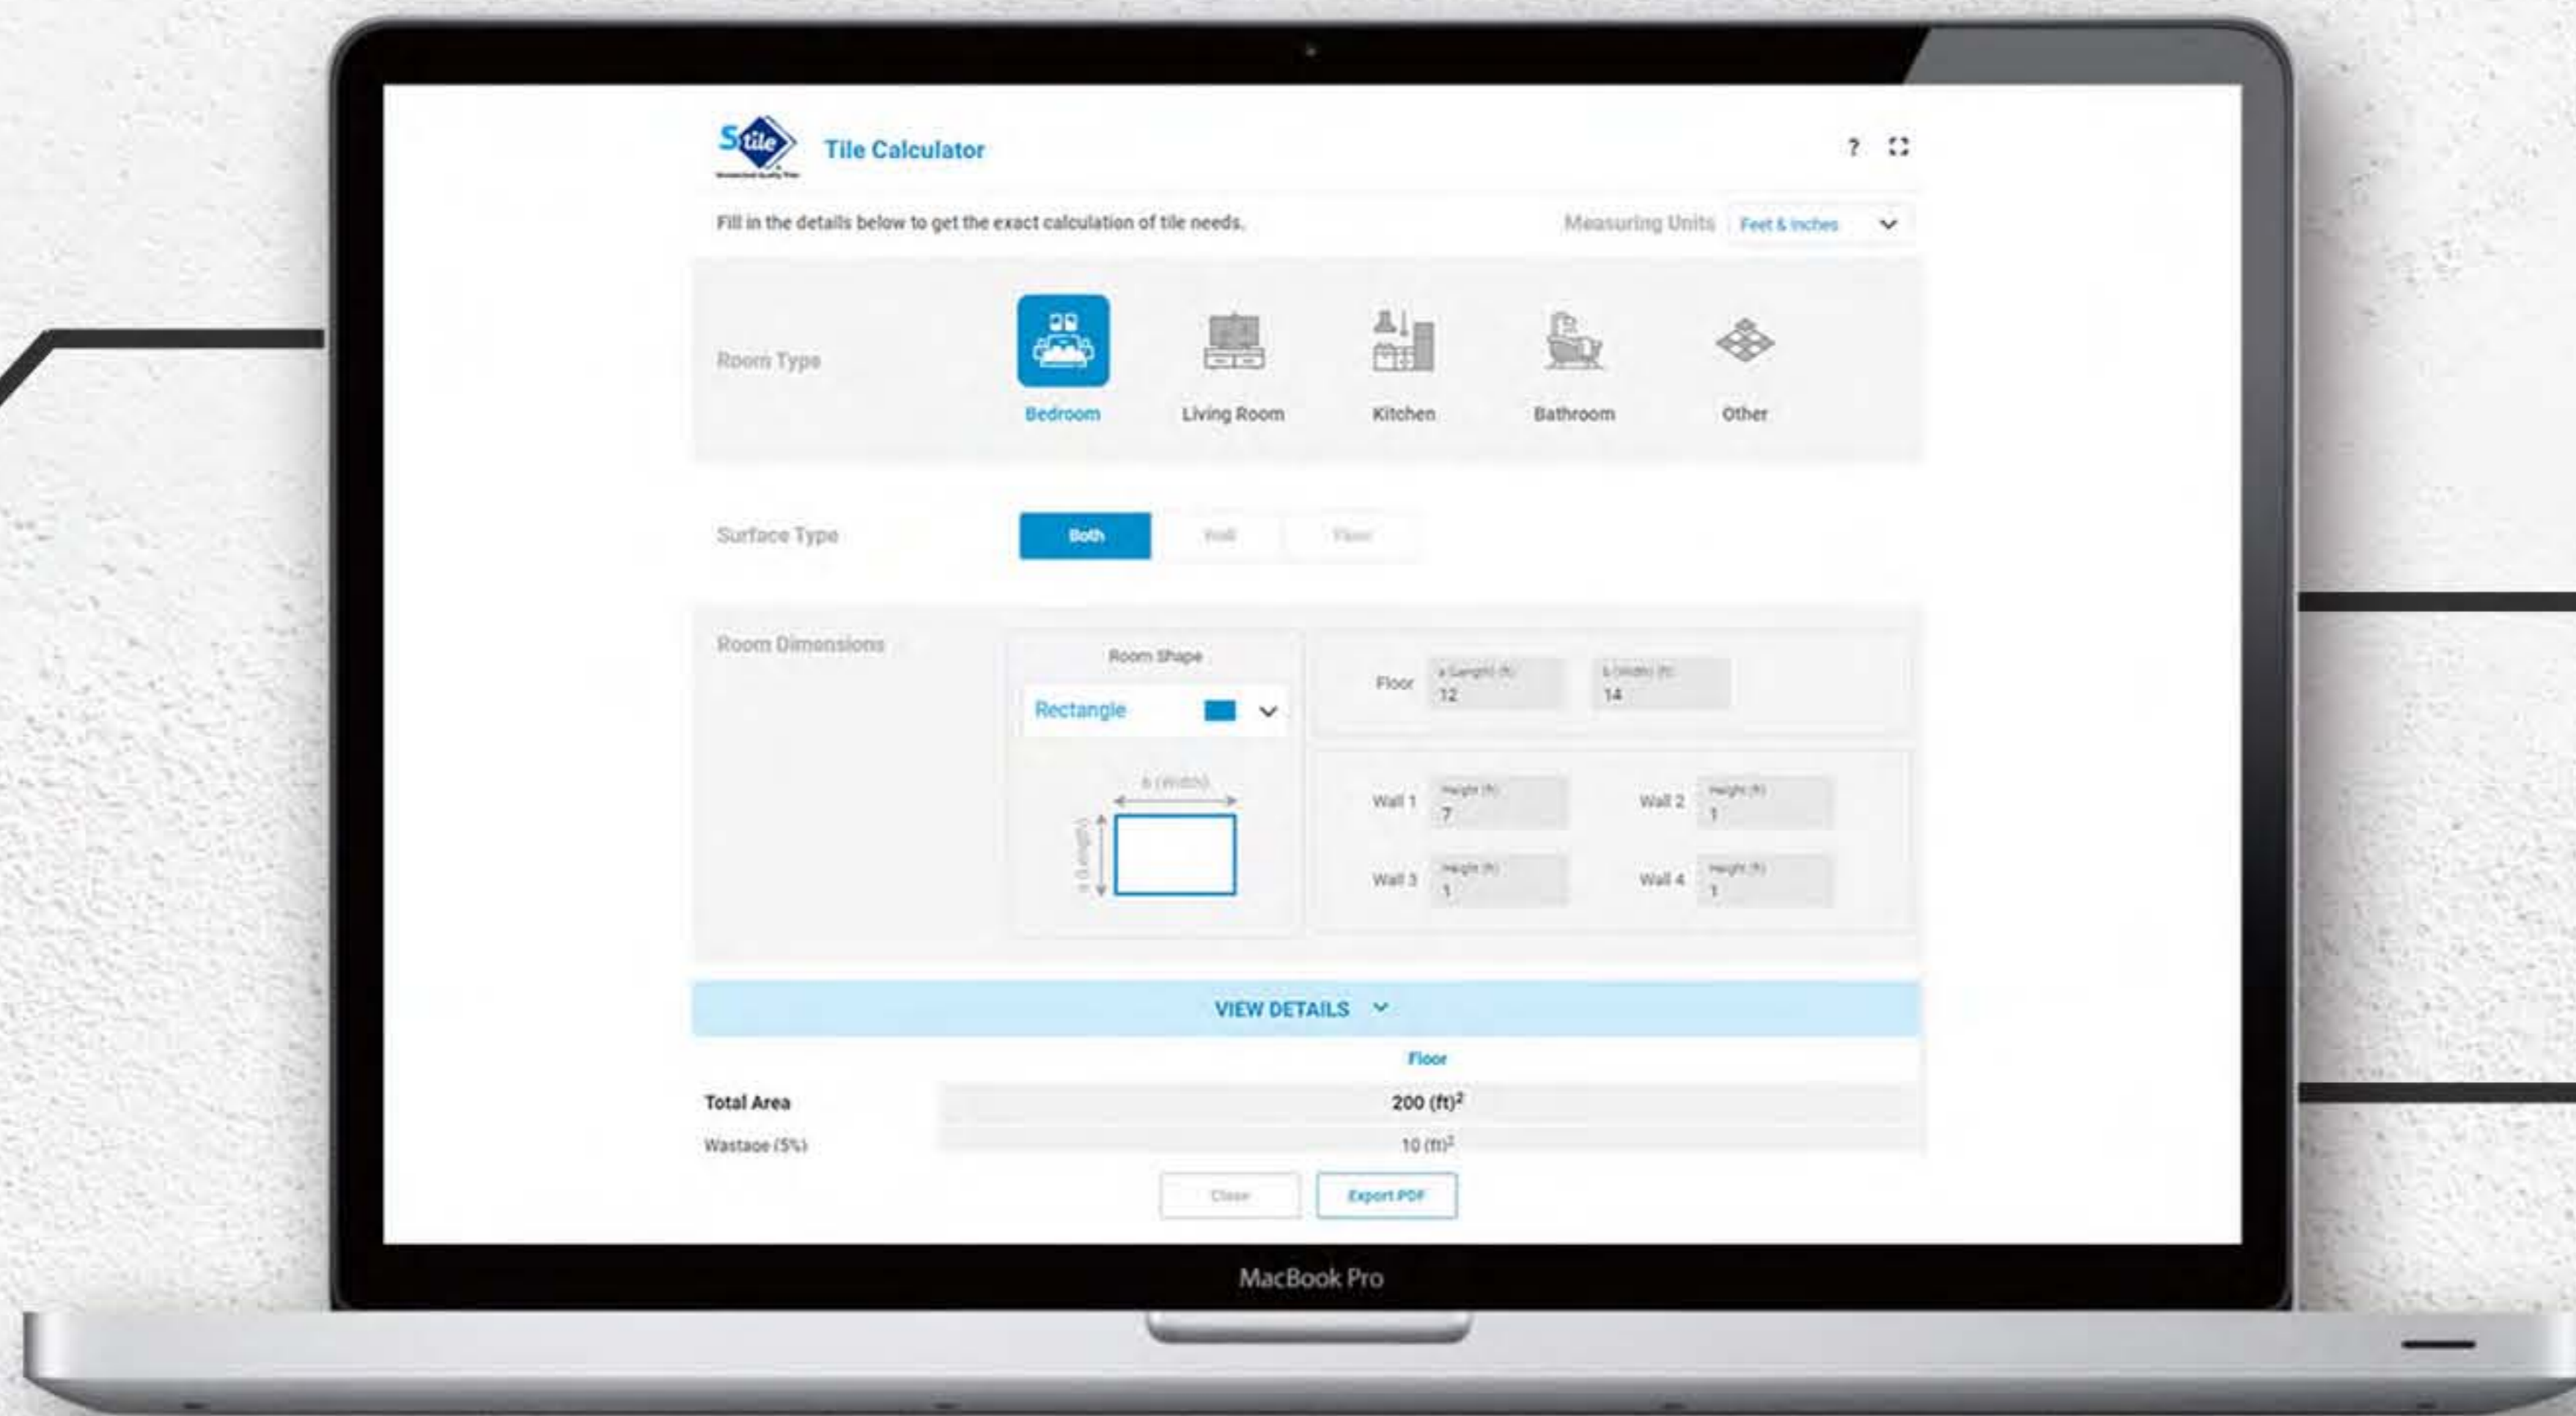

STILE TILE CALCULATOR

Stile Tile Calculator is the perfect tool for calculating the boxes of tiles you need for your project and the size of the area you need to tile.

USER-FRIENDLY