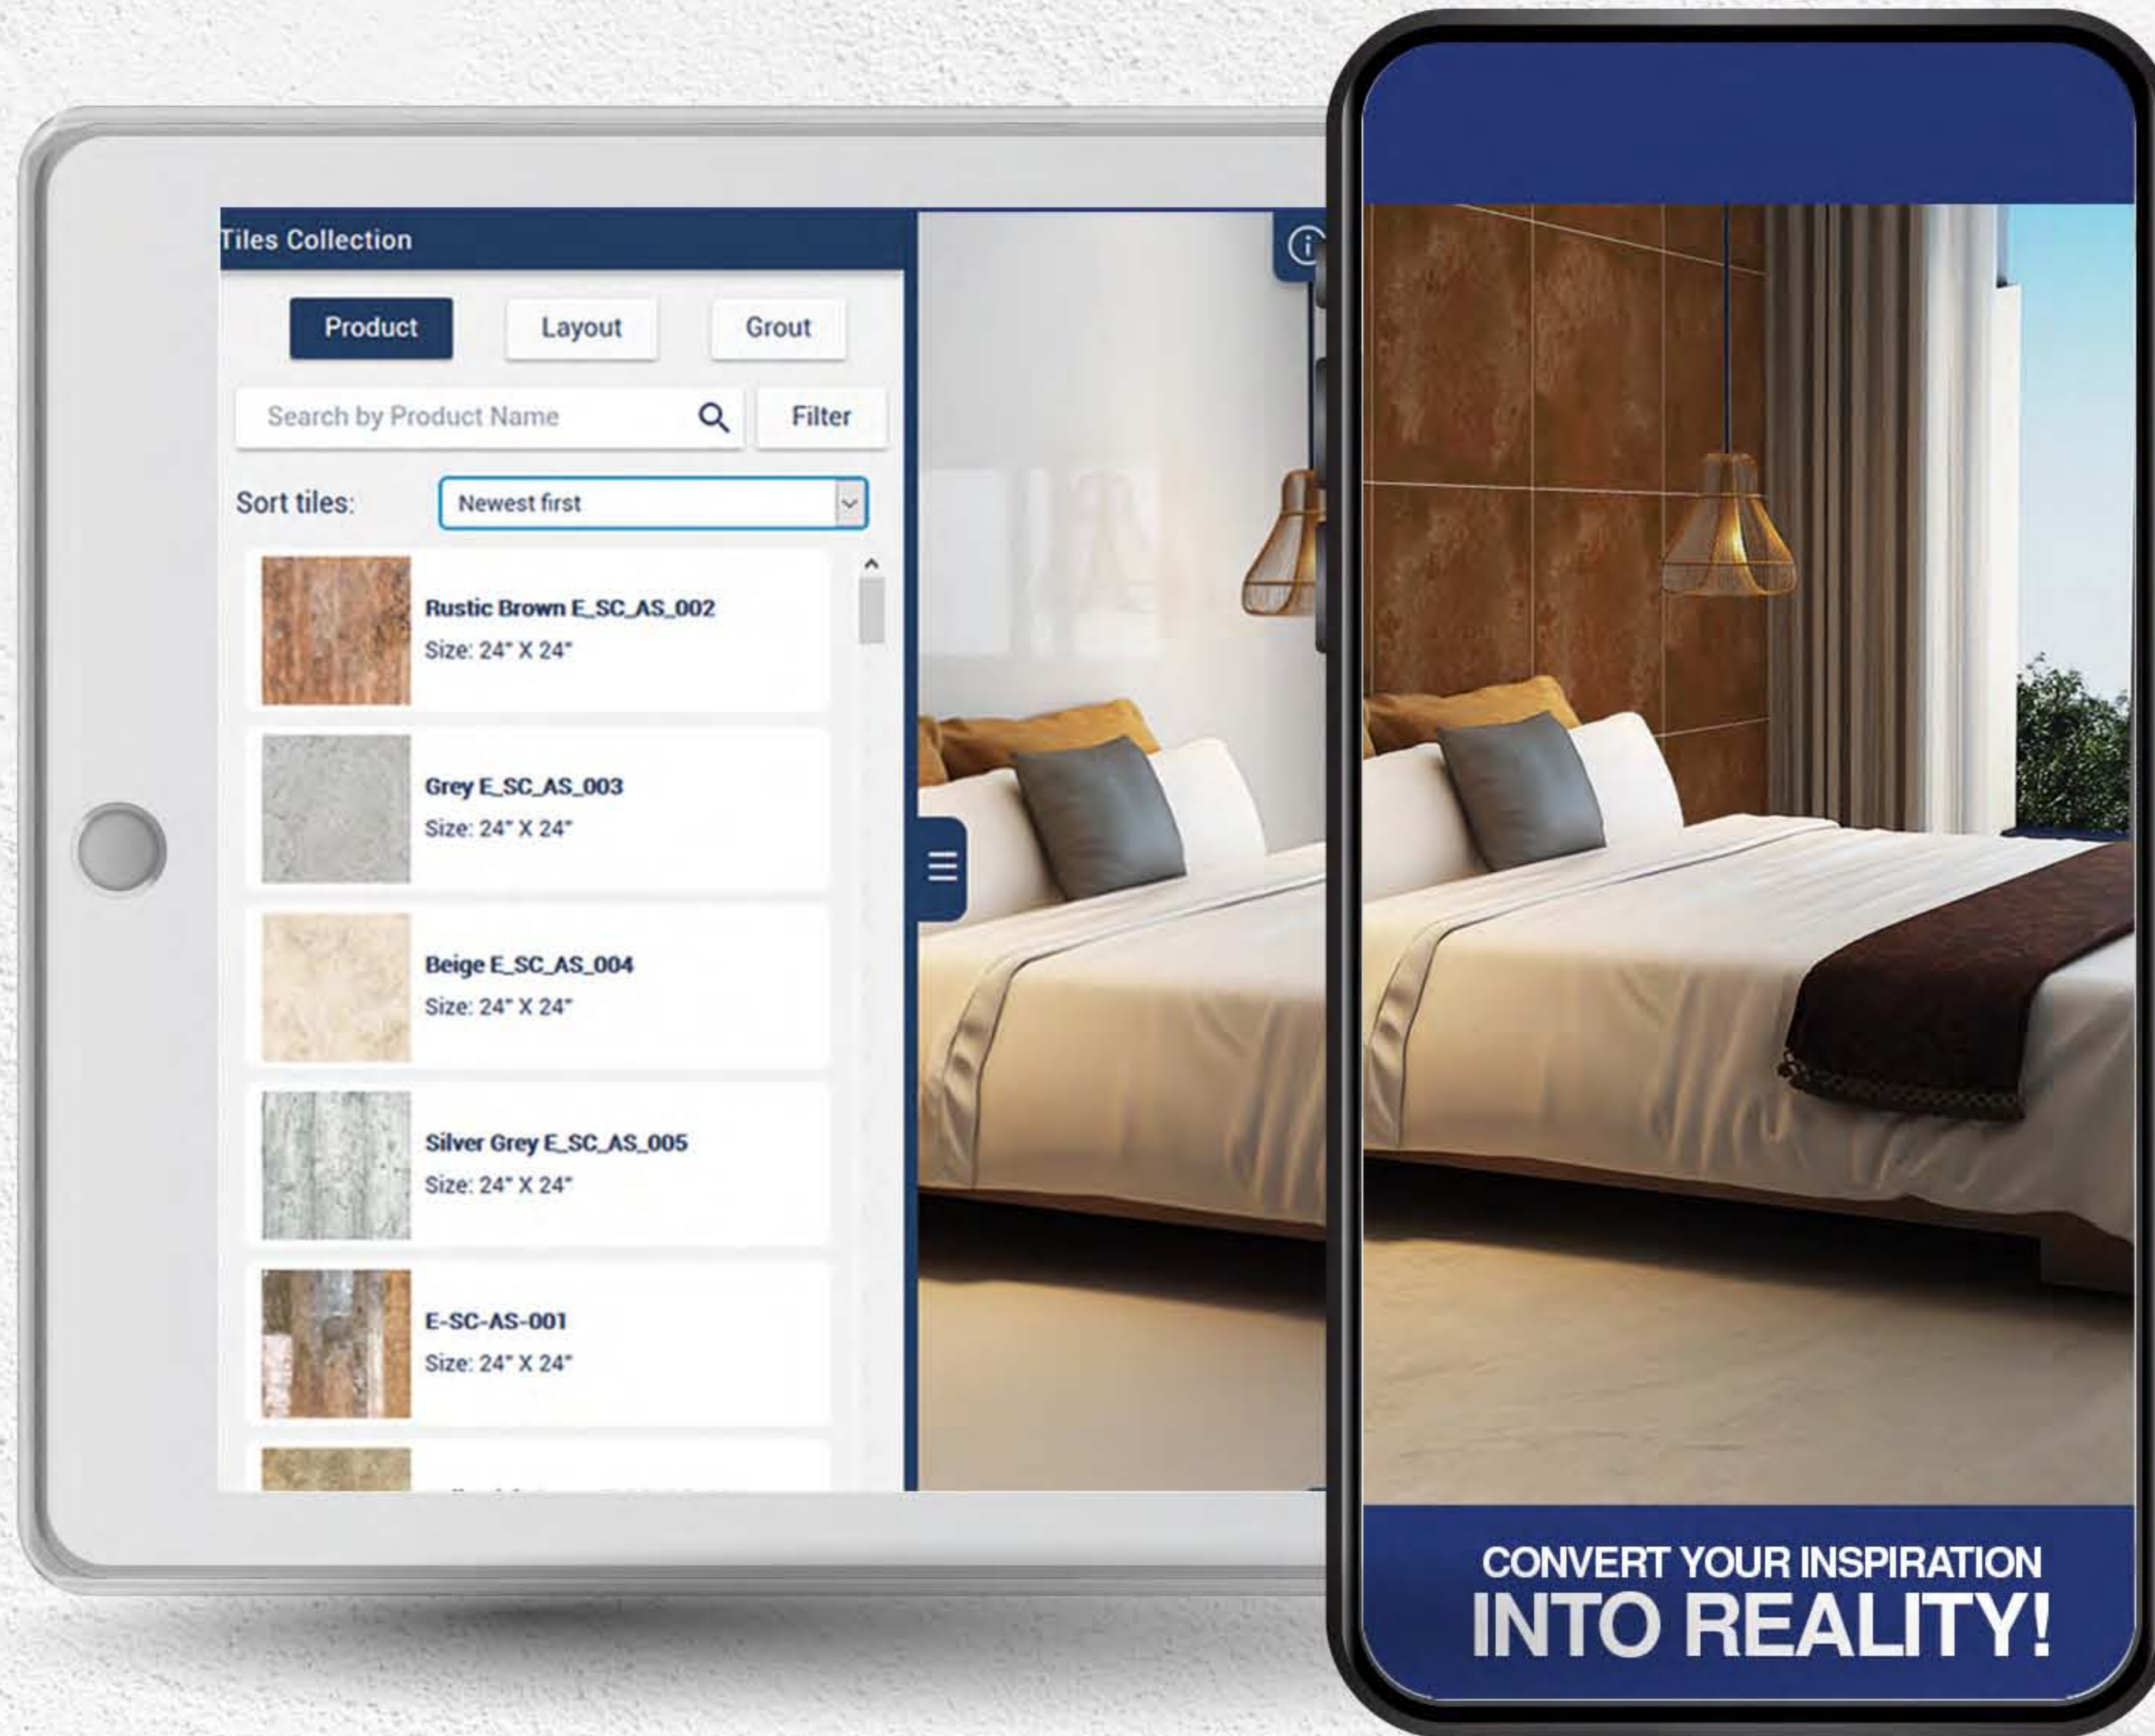

GO

+92-311-2653572

Click to
Explore

Online Emporium

STILE TILE VISUALISER

Stile brings you Stile Tile Visualiser, Pakistan's first tile visualiser that allows the customers to try different tiles from our collection and makes it easier for them to select and buy tiles. Convert your inspiration into reality, explore today.