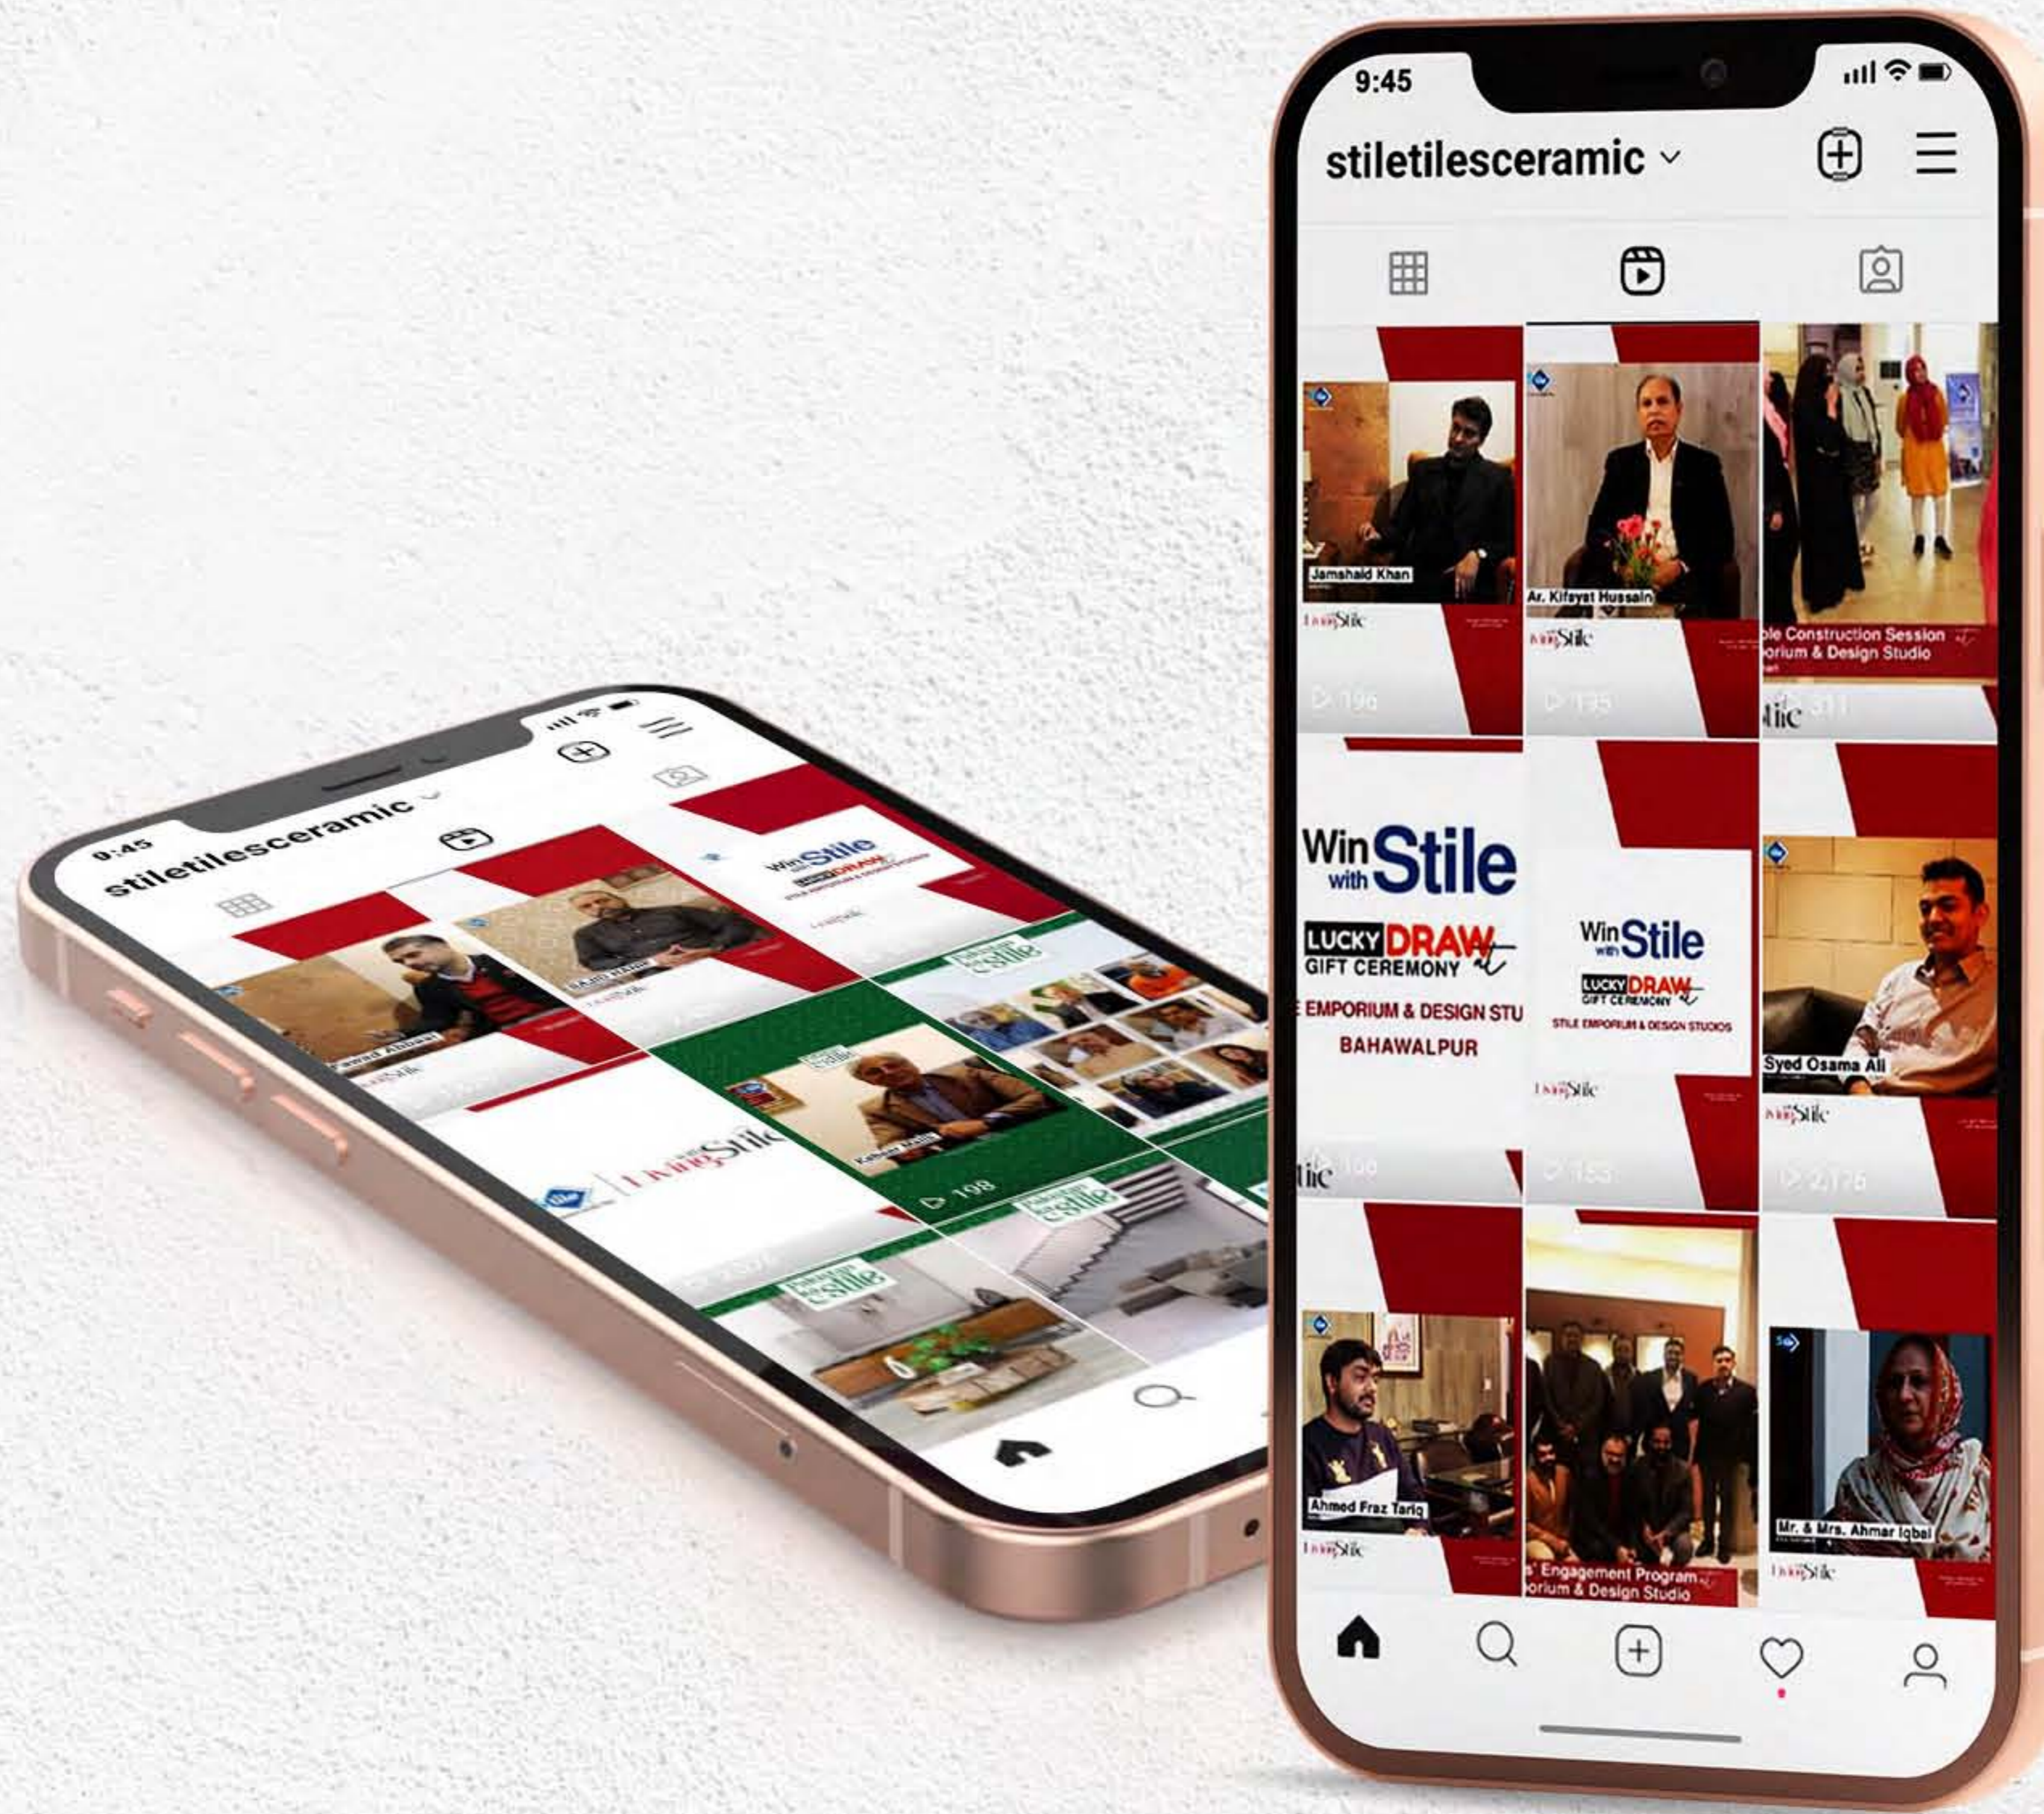

STILE REELS

Explore Stile Reels on our Instagram page to enjoy the testimonials and hear what the renowned architects and our customers have to say about Stile and its offerings.

Click to
Explore

Reels